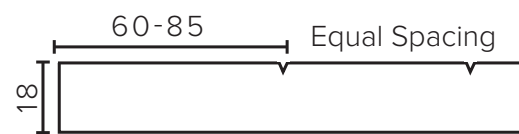

### Technical Details

Note: All measurements shown are in millimetres. Sizes are nominal.

TOP VIEW

FRONT VIEW

SIDE VIEW

## Porscha Designer Drawer Fronts

BARNESLEY  
18mm Inset Frame  
Code: BL

PRESTON  
60mm Inset Frame  
Code: PT

TURNBERRY  
Ripple Design Panel  
Code: TB

NEWPORT  
V-Groove Panels  
Code: NP

Seafoam

Iceberg