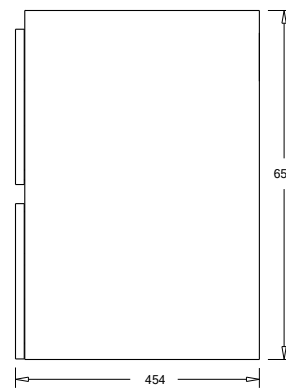

### Features

- 4-Drawer Wall Hung Vanity - *Colour options below*
- StoneCast 20mm Via Single Basin [Standard] - *Upgrade options available*
- Full Extension Soft Close Drawers with Extrusions - *Extrusion upgrade options available*
- Designer Drawer Fronts - *Four Drawer Front options*
- Dimensions: H670 x W1200 x D465

### Cabinet Options

### Technical Details

Note: All measurements shown are in millimetres. Sizes are nominal.

TOP VIEW

FRONT VIEW

SIDE VIEW