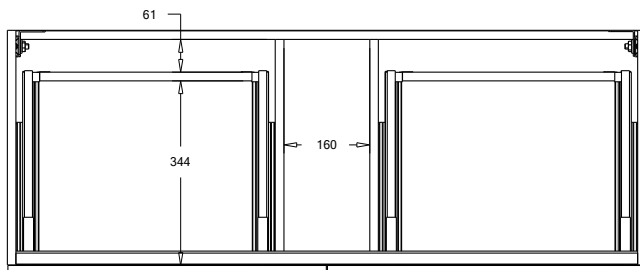

### Features

- 4-Drawer Wall Hung Vanity - *Colour options below*
- StoneCast 20mm Via Single Basin [Standard] - *Upgrade options available*
- Full Extension Soft Close Drawers with Extrusions - *Extrusion upgrade options available*
- Designer Drawer Fronts - *Four Drawer Front options*
- Dimensions: H670 x W1200 x D465

### Technical Details

Note: All measurements shown are in millimetres. Sizes are nominal.

TOP VIEW

FRONT VIEW

SIDE VIEW