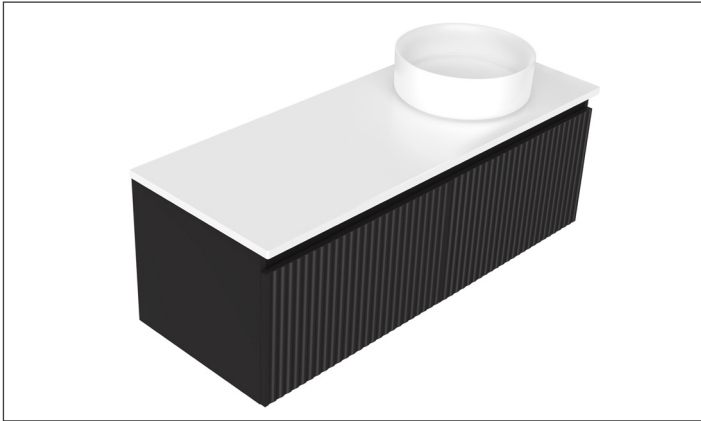

## Porscha Luxe 1200 2-Drawer Right Offset Basin Wall Hung Vanity