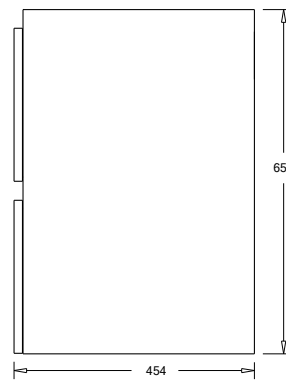

SPECIFICATION SHEET

Porscha Luxe 1200 4-Drawer Double Basin Wall Hung Vanity

Features

- 4-Drawer Wall Hung Vanity - *Colour options below*
- Full Extension Soft Close Drawers with Extrusions - *Extrusion upgrade options available*
- Designer Drawer Fronts - *Four Drawer Front options*
- Dimensions: H670 x W1200 x D465
- Slab Top Options:
20mm StoneCast Top or Quartz Slab Top

Himalaya
HY

Note: To order a Slab Top, add the Slab Top code to the cabinet code

Technical Details

Note: All measurements shown are in millimetres. Sizes are nominal.

TOP VIEW

FRONT VIEW

SIDE VIEW

SPECIFICATION SHEET

Porscha Designer Drawer Fronts

BARNSLEY
18mm Inset Frame
Code: BL

PRESTON
60mm Inset Frame
Code: PT

TURNBERRY
Ripple Design Panel
Code: TB

NEWPORT
V-Groove Panels
Code: NP

Seafoam

Iceberg

Snow White