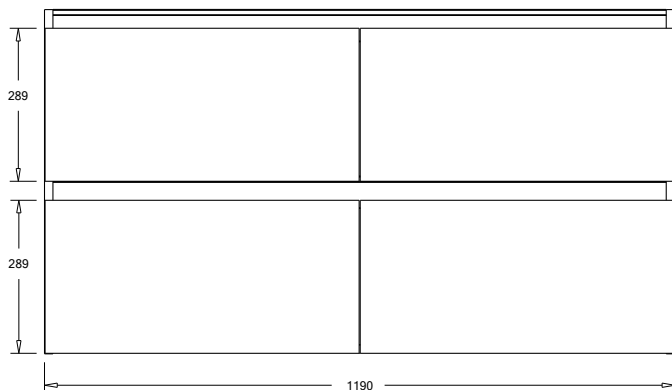

SPECIFICATION SHEET

Porscha Luxe 1200 4-Drawer Double Basin Wall Hung Vanity

Features

- 4-Drawer Wall Hung Vanity - *Colour options below*
- Full Extension Soft Close Drawers with Extrusions - *Extrusion upgrade options available*
- Designer Drawer Fronts - *Four Drawer Front options*
- Dimensions: H670 x W1200 x D465
- Slab Top Options:
20mm StoneCast Top or Quartz Slab Top

Himalaya
HY

Note: To order a Slab Top, add the Slab Top code to the cabinet code

Technical Details

Note: All measurements shown are in millimetres. Sizes are nominal.

TOP VIEW

FRONT VIEW

SIDE VIEW

SPECIFICATION SHEET