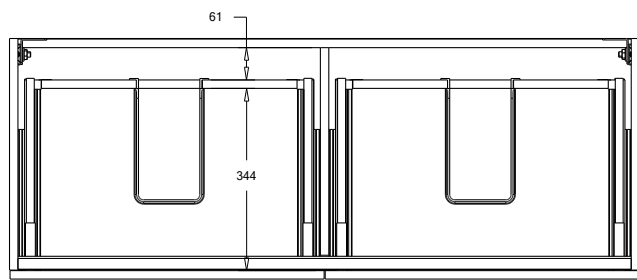

SPECIFICATION SHEET

Porscha Luxe 1200 4-Drawer Double Basin Wall Hung Vanity

Features

- 4-Drawer Wall Hung Vanity - *Colour options below*
- Full Extension Soft Close Drawers with Extrusions - *Extrusion upgrade options available*
- Designer Drawer Fronts - *Four Drawer Front options*
- Dimensions: H670 x W1200 x D465
- Slab Top Options:
20mm StoneCast Top or Quartz Slab Top

Himalaya
HY

Note: To order a Slab Top, add the Slab Top code to the cabinet code

Technical Details

Note: All measurements shown are in millimetres. Sizes are nominal.

TOP VIEW

FRONT VIEW

SIDE VIEW

SPECIFICATION SHEET