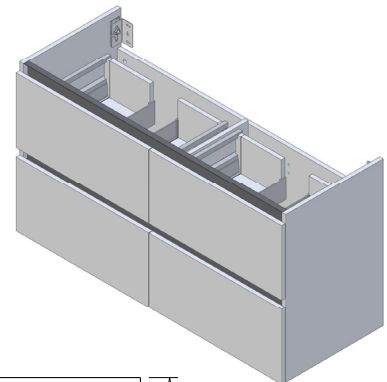

SPECIFICATION SHEET

Porscha Luxe 1200 4-Drawer Double Basin Wall Hung Vanity

Features

- 4-Drawer Wall Hung Vanity - *Colour options below*
- Full Extension Soft Close Drawers with Extrusions - *Extrusion upgrade options available*
- Designer Drawer Fronts - *Four Drawer Front options*
- Dimensions: H670 x W1200 x D465
- Slab Top Options:
20mm StoneCast Top or Quartz Slab Top

Himalaya
HY

Note: To order a Slab Top, add the Slab Top code to the cabinet code

Technical Details

Note: All measurements shown are in millimetres. Sizes are nominal.

TOP VIEW

FRONT VIEW

SIDE VIEW

SPECIFICATION SHEET

Porscha Designer Drawer Fronts

BARNSLEY
18mm Inset Frame
Code: BL

PRESTON
60mm Inset Frame
Code: PT

TURNBERRY
Ripple Design Panel
Code: TB

NEWPORT
V-Groove Panels
Code: NP

Seafoam

Iceberg

Snow White