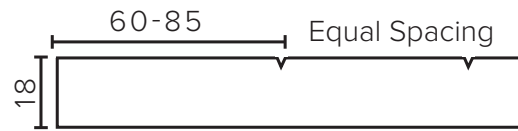

Himalaya
HY

Note: To order a Slab Top, add the Slab Top code to the cabinet code

Technical Details

Note: All measurements shown are in millimetres. Sizes are nominal.

TOP VIEW

FRONT VIEW

SIDE VIEW

SPECIFICATION SHEET

Porscha Designer Drawer Fronts

BARNSLEY
18mm Inset Frame
Code: BL

PRESTON
60mm Inset Frame
Code: PT

TURNBERRY
Ripple Design Panel
Code: TB

NEWPORT
V-Groove Panels
Code: NP

Seafoam

Iceberg

Snow White