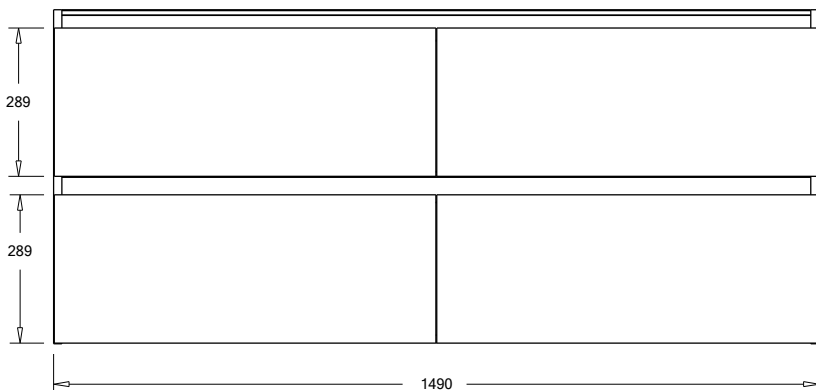

### Technical Details

*Note: All measurements shown are in millimetres. Sizes are nominal.*

*Note: Full Drawer Box on Left Hand Side*

TOP VIEW

FRONT VIEW

SIDE VIEW