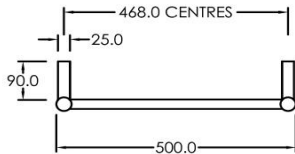

Round Electric Towel Rail 12V Brushed Stainless

RTL1200500BS12

Towel Rail Electric Round 12V 1200 x 500mm

Our extensive range of electric heated round towel rails come in satin black, chrome, brushed stainless, gun metal and brushed gold. They have left or right hand dual wiring, 12V and are AS/NZS 60335 safety approved. Made from stainless steel.