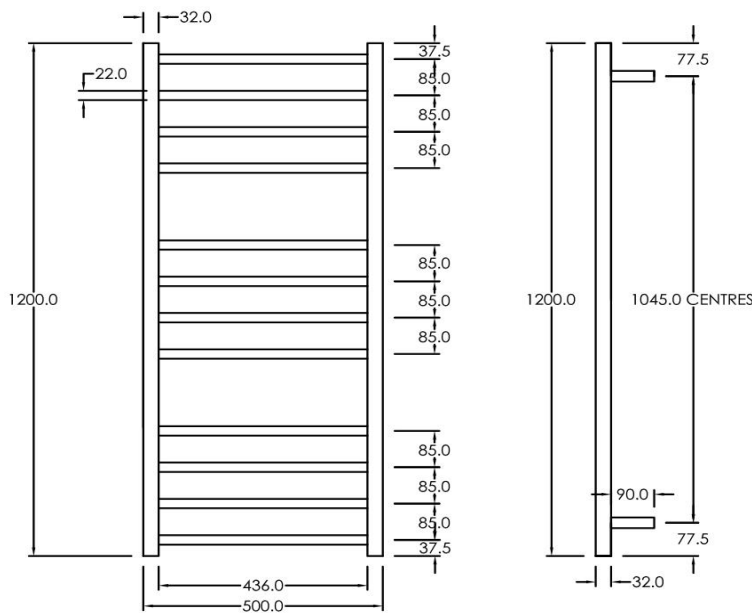

Round Electric Towel Rail 12V Brushed Stainless

RTL1200500BS12

Towel Rail Electric Round 12V 1200 x 500mm

Our extensive range of electric heated round towel rails come in satin black, chrome, brushed stainless, gun metal and brushed gold. They have left or right hand dual wiring, 12V and are AS/NZS 60335 safety approved. Made from stainless steel.