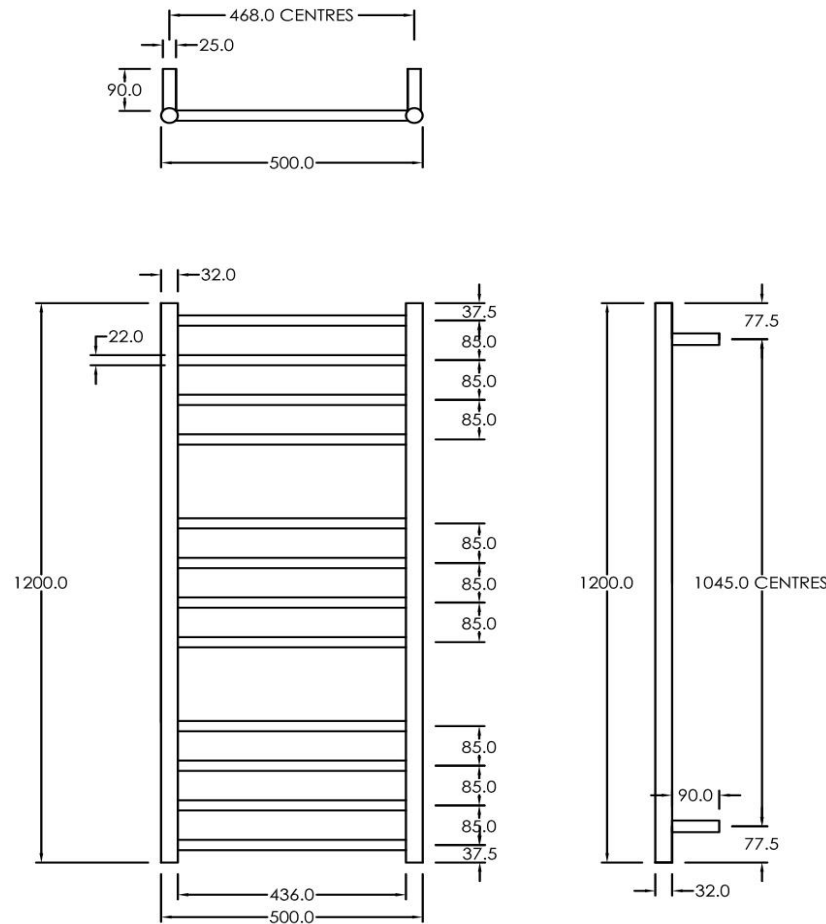

Electric Round Towel Rail 240V

RTL1200500GM

Electric Round Towel Rail 240V 1200 x 500mm Gun Metal

Our extensive range of electric heated round towel rails come in satin black, chrome, brushed stainless, gun metal and brushed gold. They have left or right hand dual wiring, 240V and are AS/NZS 60335 safety approved. Made from stainless steel.