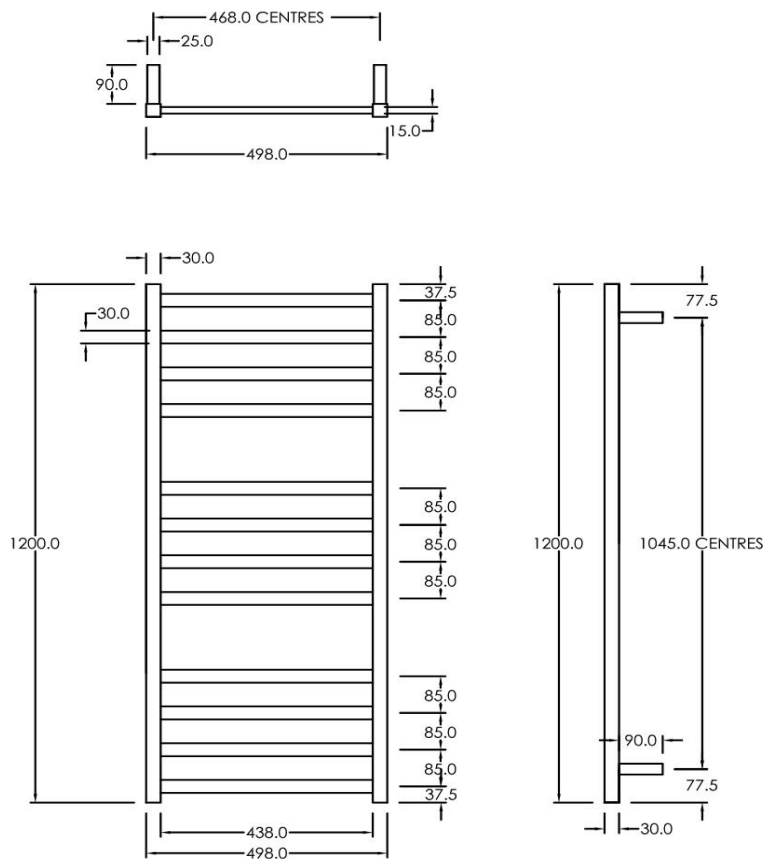

# Electric Square Towel Rail 240V

RTLSQ1200500GM

Electric Square Towel Rail 240V 1200 x 500mm Gun Metal

Our extensive range of electric heated square towel rails come in satin black, chrome, brushed stainless and gun metal. They have left or right hand dual wiring, 240V and are AS/NZS 60335 safety approved. Made from stainless steel.