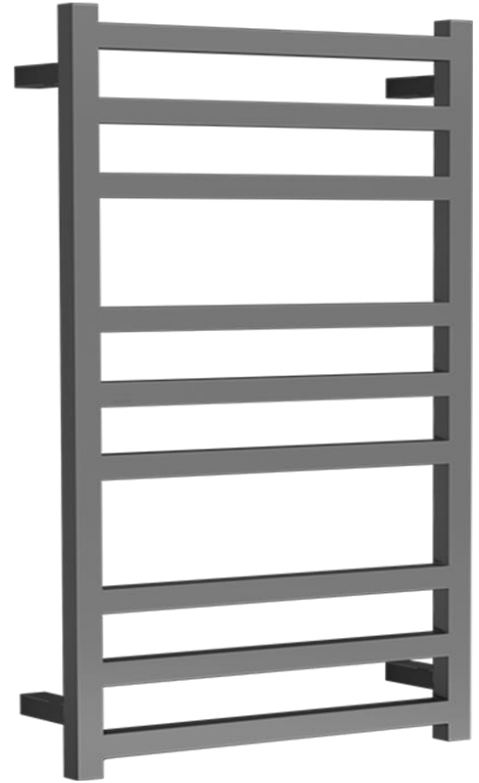

Electric Square Towel Rail 240V

RTLSQ900500GM

Electric Square Towel Rail 240V 900 x 500mm Gun Metal

Our extensive range of electric heated square towel rails come in satin black, chrome, brushed stainless and gun metal. They have left or right hand dual wiring, 240V and are AS/NZS 60335 safety approved. Made from stainless steel.