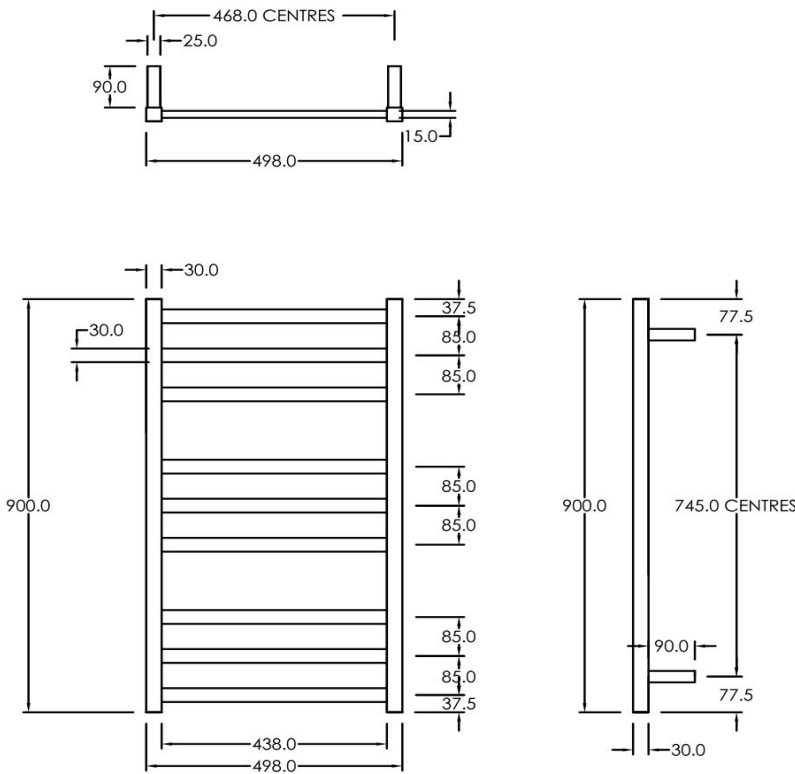

Electric Square Towel Rail 240V

RTLSQ900500GM

Electric Square Towel Rail 240V 900 x 500mm Gun Metal

Our extensive range of electric heated square towel rails come in satin black, chrome, brushed stainless and gun metal. They have left or right hand dual wiring, 240V and are AS/NZS 60335 safety approved. Made from stainless steel.