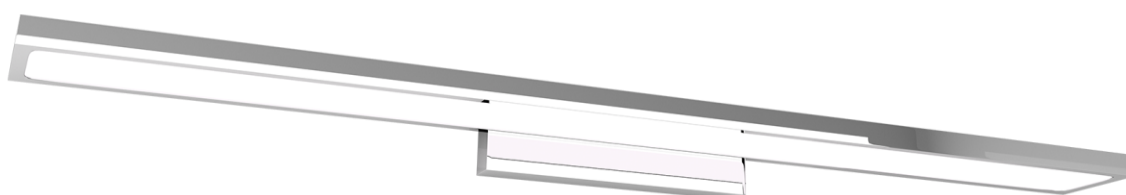

Stark LED 800mm Standard Mirror Wall Light Chrome

SK800STDCP

Stark LED 800mm Standard Mirror Wall Light

Stark LED Mirror Wall Lights

- 800mm 'standard' length
- Available in black or chrome
- Suitable for wall mounting above a flat or framed mirror
- Hard wiring is required