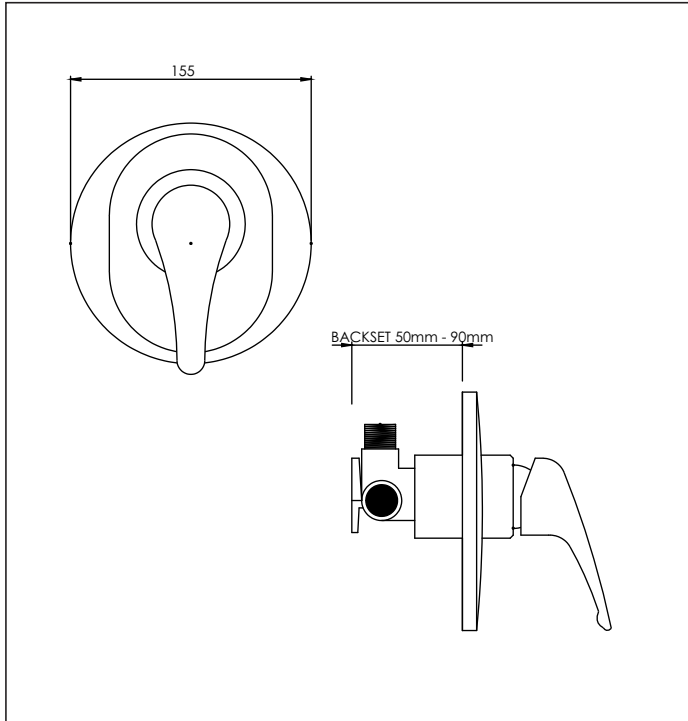

Eco-Smarte

Ezimix Shower Mixer

Code: SM SHMEZI

Finish: Chrome

Faceplate: 155mm diameter depressed plate

Barrel Diameter: 54mm

Backset: (Mounting board to front of lining)

Minimum: 50mm

Maximum: 80mm

Installation Hole Diameter:

Minimum: 55mm diameter

Water Inlets: 1/2" BSP Male - Hot. Fitted with no return OV15 check valve
1/2" BSP Female - Cold. 1/2" BSP male/male shower nipple supplied for flow control with unequal pressure systems

Water Outlet: Upper: 1/2" BSP Male

Cartridge: Mondo 45K raised base

Suitable for low/unequal & mains pressure systems

Recommended Operational Pressure Range: 20 - 600 kPa
Maximum Operating Temp: 80°C Never to Exceed: 1000 kPa