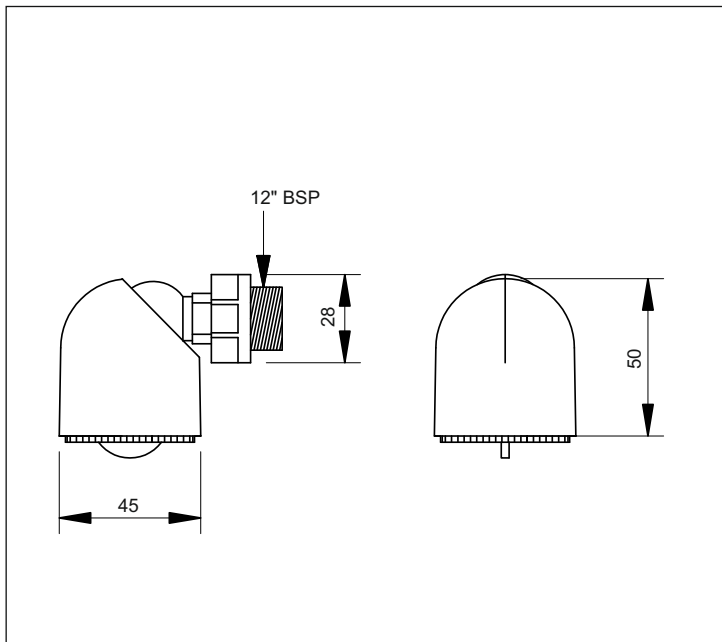

## Showerstream Rose

**Code: ST HSROSE CP** Chrome

**Code: ST HSROSE WH** White

**Finish:** Chrome, White

- Use multidirectional head to replace any shower rose
- Blister packed
- Flow restrictors available