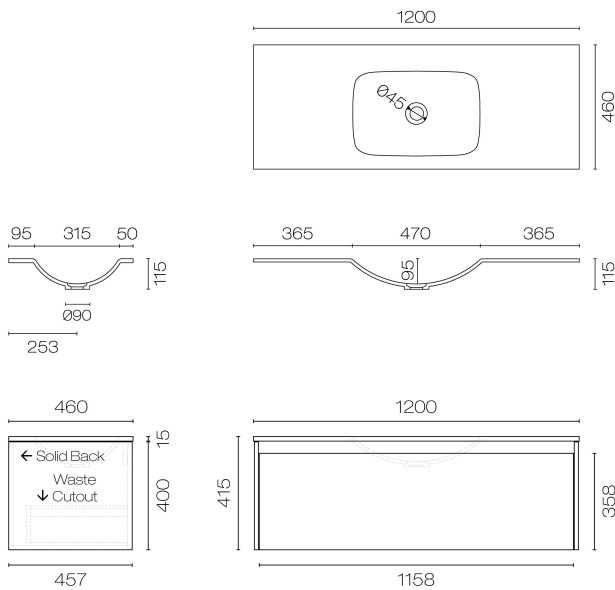

Stanza Spio 1200 1 Drawer Vanity

Code: STS120.S1C

Brand	Progetto
Designer	Plumblin
Origin	Cabinet: New Zealand
Installation	Wall hung
Width (mm)	1200
Depth (mm)	460
Height (mm)	415
Warranty	7 Years
Overflow	No
Waste Size	32mm
Waste Included	No
Taphole	None (can be drilled onsite with drill bit supplied)
Soft Close Drawer/s	Yes
Cabinet Material	Oak Veneer
Vanity Top Material	Solid Surface
Approx Lead Time	10 weeks may apply for some colours. Please enquire for accurate leadtime
Notes	Custom paint colour \$POA
Other Information	Vanity top is repairable and renewable

Scan to View
Product Online