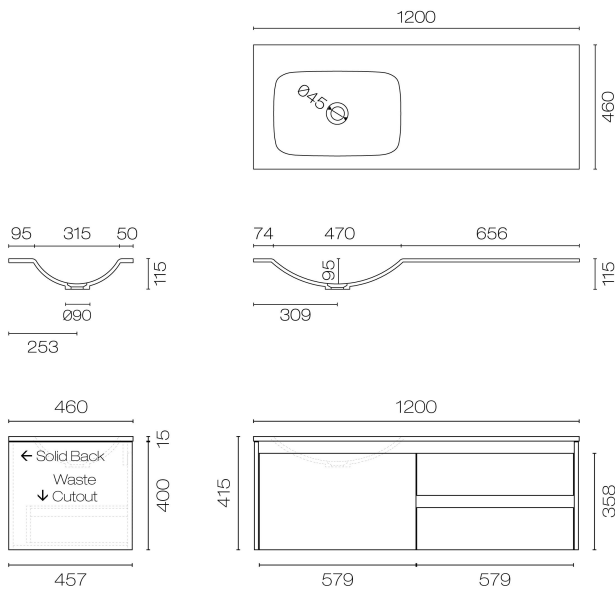

Stanza Spio 1200 3 Drawer Vanity Left Basin

Code: STS120.S3L

Brand	Progetto
Designer	Plumblin
Origin	Cabinet: New Zealand
Installation	Wall hung
Width (mm)	1200
Depth (mm)	460
Height (mm)	415
Warranty	7 Years
Overflow	No
Waste Size	32mm
Waste Included	No
Taphole	None (can be drilled onsite with drill bit supplied)
Soft Close Drawer/s	Yes
Cabinet Material	Oak Veneer
Vanity Top Material	Solid Surface
Approx Lead Time	10 weeks may apply for some colours. Please enquire for accurate leadtime
Notes	Custom paint colour \$POA
Other Information	Vanity top is repairable and renewable

Scan to View
Product Online