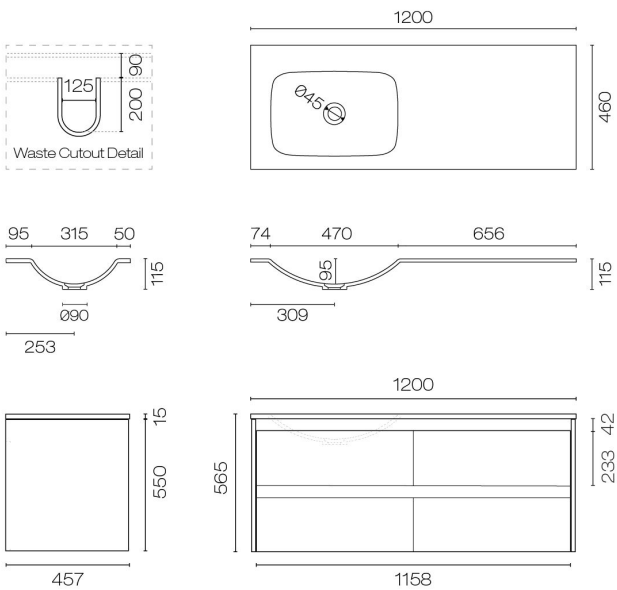

Stanza Spio 1200 4 Drawer Vanity Left Basin

Code: STS120.W4L

Brand	Progetto
Designer	Plumblin
Origin	Cabinet: New Zealand
Installation	Wall hung
Width (mm)	1200
Depth (mm)	460
Height (mm)	565
Warranty	7 Years
Overflow	No
Waste Size	32mm
Waste Included	No
Taphole	None (can be drilled onsite with drill bit supplied)
Soft Close Drawer/s	Yes
Cabinet Material	Oak Veneer
Vanity Top Material	Solid Surface
Approx Lead Time	10 weeks may apply for some colours. Please enquire for accurate leadtime
Notes	Custom paint colour \$POA
Other Information	Vanity top is repairable and renewable

Scan to View
Product Online