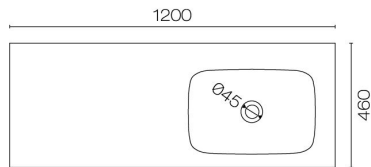

## Stanza Spio 1200 4 Drawer Vanity Right Basin

Code: STS120.W4R

<b>Brand</b>	Progetto
<b>Designer</b>	Plumblin
<b>Origin</b>	Cabinet: New Zealand
<b>Installation</b>	Wall hung
<b>Width (mm)</b>	1200
<b>Depth (mm)</b>	460
<b>Height (mm)</b>	565
<b>Warranty</b>	7 Years
<b>Overflow</b>	No
<b>Waste Size</b>	32mm
<b>Waste Included</b>	No
<b>Taphole</b>	None (can be drilled onsite with drill bit supplied)
<b>Soft Close Drawer/s</b>	Yes
<b>Cabinet Material</b>	Oak Veneer
<b>Vanity Top Material</b>	Solid Surface
<b>Approx Lead Time</b>	10 weeks may apply for some colours. Please enquire for accurate leadtime
<b>Notes</b>	Custom paint colour \$POA
<b>Other Information</b>	Vanity top is repairable and renewable