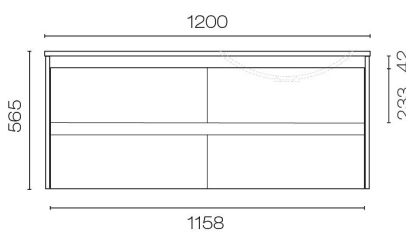

## Stanza Spio 1200 4 Drawer Vanity Right Basin

Code: STS120.W4R

<b>Brand</b>	Progetto
<b>Designer</b>	Plumblin
<b>Origin</b>	Cabinet: New Zealand
<b>Installation</b>	Wall hung
<b>Width (mm)</b>	1200
<b>Depth (mm)</b>	460
<b>Height (mm)</b>	565
<b>Warranty</b>	7 Years
<b>Overflow</b>	No
<b>Waste Size</b>	32mm
<b>Waste Included</b>	No
<b>Taphole</b>	None (can be drilled onsite with drill bit supplied)
<b>Soft Close Drawer/s</b>	Yes
<b>Cabinet Material</b>	Oak Veneer
<b>Vanity Top Material</b>	Solid Surface
<b>Approx Lead Time</b>	10 weeks may apply for some colours. Please enquire for accurate leadtime
<b>Notes</b>	Custom paint colour \$POA
<b>Other Information</b>	Vanity top is repairable and renewable