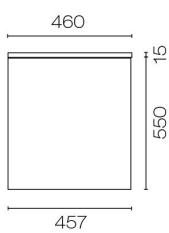

## Stanza Spio 1200 4 Drawer Vanity Right Basin

Code: STS120.W4R

<b>Brand</b>	Progetto
<b>Designer</b>	Plumblin
<b>Origin</b>	Cabinet: New Zealand
<b>Installation</b>	Wall hung
<b>Width (mm)</b>	1200
<b>Depth (mm)</b>	460
<b>Height (mm)</b>	565
<b>Warranty</b>	7 Years
<b>Overflow</b>	No
<b>Waste Size</b>	32mm
<b>Waste Included</b>	No
<b>Taphole</b>	None (can be drilled onsite with drill bit supplied)
<b>Soft Close Drawer/s</b>	Yes
<b>Cabinet Material</b>	Oak Veneer
<b>Vanity Top Material</b>	Solid Surface
<b>Approx Lead Time</b>	10 weeks may apply for some colours. Please enquire for accurate leadtime
<b>Notes</b>	Custom paint colour \$POA
<b>Other Information</b>	Vanity top is repairable and renewable