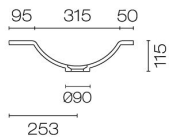

## Stanza Spio 1200 4 Drawer Vanity Right Basin

Code: STS120.W4R

<b>Brand</b>	Progetto
<b>Designer</b>	Plumblin
<b>Origin</b>	Cabinet: New Zealand
<b>Installation</b>	Wall hung
<b>Width (mm)</b>	1200
<b>Depth (mm)</b>	460
<b>Height (mm)</b>	565
<b>Warranty</b>	7 Years
<b>Overflow</b>	No
<b>Waste Size</b>	32mm
<b>Waste Included</b>	No
<b>Taphole</b>	None (can be drilled onsite with drill bit supplied)
<b>Soft Close Drawer/s</b>	Yes
<b>Cabinet Material</b>	Oak Veneer
<b>Vanity Top Material</b>	Solid Surface
<b>Approx Lead Time</b>	10 weeks may apply for some colours. Please enquire for accurate leadtime
<b>Notes</b>	Custom paint colour \$POA
<b>Other Information</b>	Vanity top is repairable and renewable