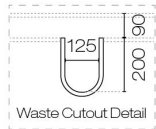

## Stanza Spio 1200 4 Drawer Vanity Right Basin

Code: STS120.W4R

<b>Brand</b>	Progetto
<b>Designer</b>	Plumblin
<b>Origin</b>	Cabinet: New Zealand
<b>Installation</b>	Wall hung
<b>Width (mm)</b>	1200
<b>Depth (mm)</b>	460
<b>Height (mm)</b>	565
<b>Warranty</b>	7 Years
<b>Overflow</b>	No
<b>Waste Size</b>	32mm
<b>Waste Included</b>	No
<b>Taphole</b>	None (can be drilled onsite with drill bit supplied)
<b>Soft Close Drawer/s</b>	Yes
<b>Cabinet Material</b>	Oak Veneer
<b>Vanity Top Material</b>	Solid Surface
<b>Approx Lead Time</b>	10 weeks may apply for some colours. Please enquire for accurate leadtime
<b>Notes</b>	Custom paint colour \$POA
<b>Other Information</b>	Vanity top is repairable and renewable