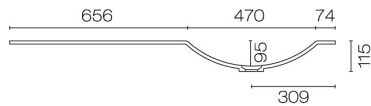

## Stanza Spio 1200 4 Drawer Vanity Right Basin

Code: STS120.W4R

<b>Brand</b>	Progetto
<b>Designer</b>	Plumblin
<b>Origin</b>	Cabinet: New Zealand
<b>Installation</b>	Wall hung
<b>Width (mm)</b>	1200
<b>Depth (mm)</b>	460
<b>Height (mm)</b>	565
<b>Warranty</b>	7 Years
<b>Overflow</b>	No
<b>Waste Size</b>	32mm
<b>Waste Included</b>	No
<b>Taphole</b>	None (can be drilled onsite with drill bit supplied)
<b>Soft Close Drawer/s</b>	Yes
<b>Cabinet Material</b>	Oak Veneer
<b>Vanity Top Material</b>	Solid Surface
<b>Approx Lead Time</b>	10 weeks may apply for some colours. Please enquire for accurate leadtime
<b>Notes</b>	Custom paint colour \$POA
<b>Other Information</b>	Vanity top is repairable and renewable