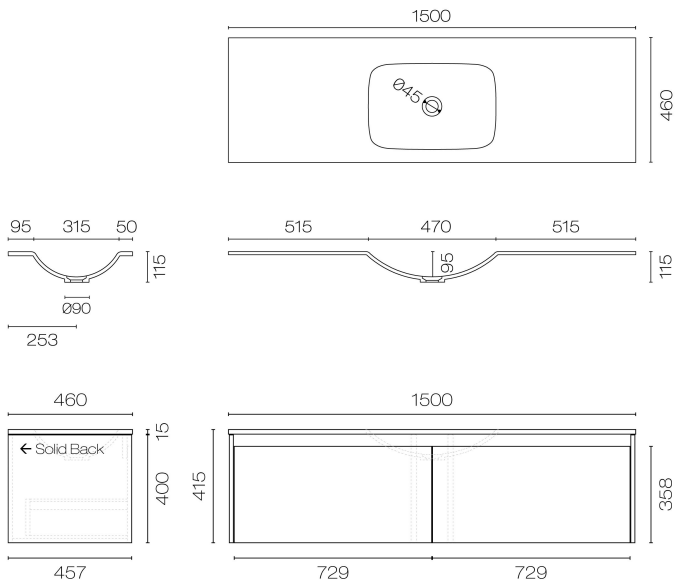

## Stanza Spio 1500 2 Drawer Vanity Centre Basin

Code: STS150.S2C

<b>Brand</b>	Progetto
<b>Designer</b>	Plumblinc
<b>Origin</b>	Cabinet: New Zealand
<b>Installation</b>	Wall hung
<b>Width (mm)</b>	1500
<b>Depth (mm)</b>	460
<b>Height (mm)</b>	415
<b>Warranty</b>	7 Years
<b>Overflow</b>	No
<b>Waste Size</b>	32mm
<b>Waste Included</b>	No
<b>Taphole</b>	None (can be drilled onsite with drill bit supplied)
<b>Soft Close Drawer/s</b>	Yes
<b>Cabinet Material</b>	Oak Veneer
<b>Vanity Top Material</b>	Solid Surface
<b>Approx Lead Time</b>	10 weeks may apply for some colours. Please enquire for accurate leadtime
<b>Notes</b>	Custom paint colour \$POA
<b>Other Information</b>	Vanity top is repairable and renewable