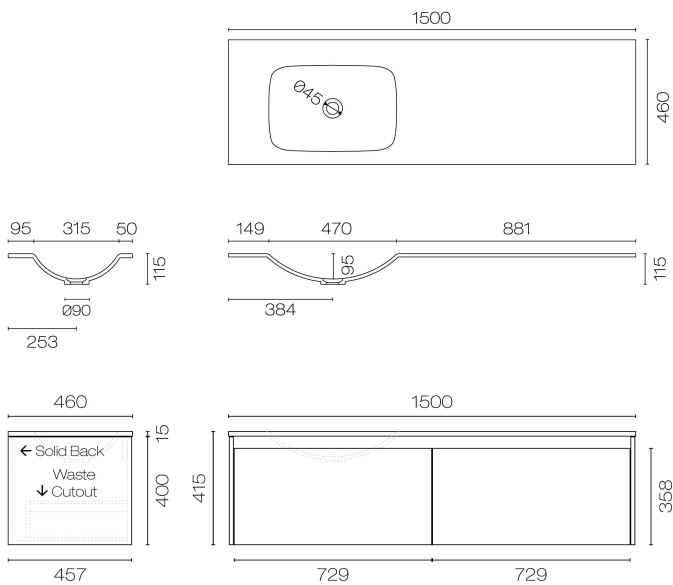

Stanza Spio 1500 2 Drawer Vanity Left Basin

Code: STS150.S2L

| | |
|----------------------------|---|
| Brand | Progetto |
| Designer | Plumblin |
| Origin | Cabinet: New Zealand |
| Installation | Wall hung |
| Width (mm) | 1500 |
| Depth (mm) | 460 |
| Height (mm) | 415 |
| Warranty | 7 Years |
| Overflow | No |
| Waste Size | 32mm |
| Waste Included | No |
| Taphole | None (can be drilled onsite with drill bit supplied) |
| Soft Close Drawer/s | Yes |
| Cabinet Material | Oak Veneer |
| Vanity Top Material | Solid Surface |
| Approx Lead Time | 10 weeks may apply for some colours. Please enquire for accurate leadtime |
| Notes | Custom paint colour \$POA |
| Other Information | Vanity top is repairable and renewable |

Scan to View
Product Online