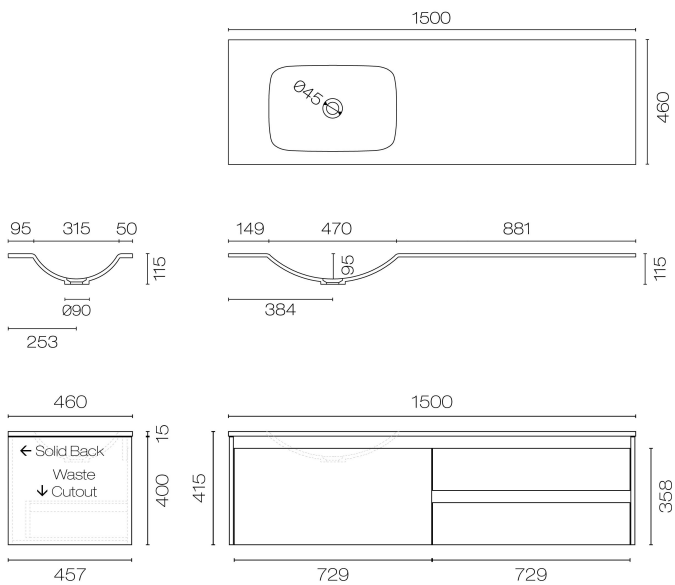

Stanza Spio 1500 3 Drawer Vanity Left Basin

Code: STS150.S3L

Brand	Progetto
Designer	Plumblin
Origin	Cabinet: New Zealand
Installation	Wall hung
Width (mm)	1500
Depth (mm)	460
Height (mm)	415
Warranty	7 Years
Overflow	No
Waste Size	32mm
Waste Included	No
Taphole	None (can be drilled onsite with drill bit supplied)
Soft Close Drawer/s	Yes
Cabinet Material	Oak Veneer
Vanity Top Material	Solid Surface
Approx Lead Time	10 weeks may apply for some colours. Please enquire for accurate leadtime
Notes	Custom paint colour \$POA
Other Information	Vanity top is repairable and renewable

Scan to View
Product Online