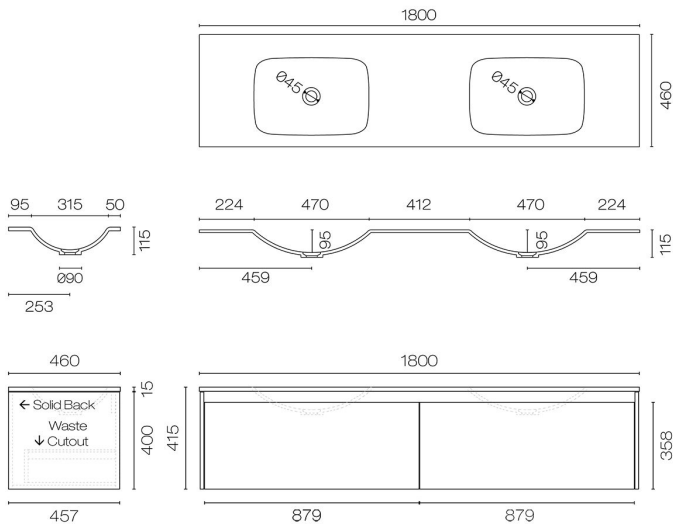

## Stanza Spio 1800 Double 2 Drawer Vanity

Code: STS180.S2D

<b>Brand</b>	Progetto
<b>Designer</b>	Plumblin
<b>Origin</b>	Cabinet: New Zealand
<b>Installation</b>	Wall hung
<b>Width (mm)</b>	1800
<b>Depth (mm)</b>	460
<b>Height (mm)</b>	415
<b>Warranty</b>	7 Years
<b>Overflow</b>	No
<b>Waste Size</b>	32mm
<b>Waste Included</b>	No
<b>Taphole</b>	None (can be drilled onsite with drill bit supplied)
<b>Soft Close Drawer/s</b>	Yes
<b>Cabinet Material</b>	Oak Veneer
<b>Vanity Top Material</b>	Solid Surface
<b>Approx Lead Time</b>	10 weeks may apply for some colours. Please enquire for accurate leadtime
<b>Notes</b>	Custom paint colour \$POA
<b>Other Information</b>	Vanity top is repairable and renewable

Scan to View  
Product Online