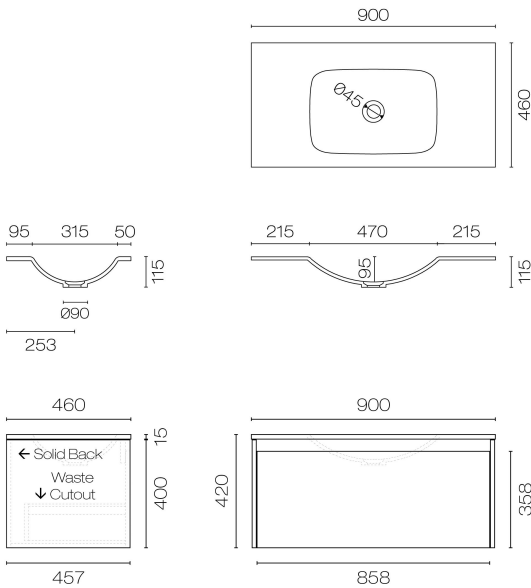

## Stanza Spio 900 1 Drawer Vanity

Code: STS90.S1C

<b>Brand</b>	Progetto
<b>Designer</b>	Plumblinc
<b>Origin</b>	Cabinet: New Zealand
<b>Installation</b>	Wall hung
<b>Width (mm)</b>	900
<b>Depth (mm)</b>	460
<b>Height (mm)</b>	415
<b>Warranty</b>	7 Years
<b>Overflow</b>	No
<b>Waste Size</b>	32mm
<b>Waste Included</b>	No
<b>Taphole</b>	None (can be drilled onsite with drill bit supplied)
<b>Soft Close Drawer/s</b>	Yes
<b>Cabinet Material</b>	Oak Veneer
<b>Vanity Top Material</b>	Solid Surface
<b>Approx Lead Time</b>	10 weeks may apply for some colours. Please enquire for accurate leadtime
<b>Notes</b>	Custom paint colour \$POA
<b>Other Information</b>	Vanity top is repairable and renewable

Scan to View  
Product Online