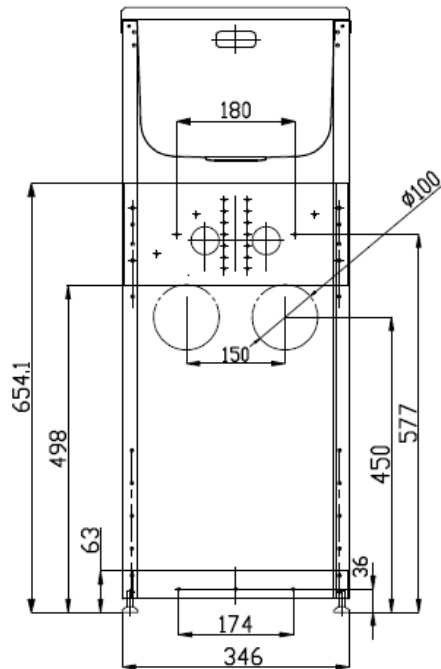

Description

ROBINHOOD SLIM SUPERTUB WITH S/S GOOSENECK TAP
STSLIMTAPX

Dimensions

Dated 14/10/2020

Specifications

Tapware

Tapware type	#304 Stainless Steel Gooseneck Tap
WELS rating	5 Stars, 5.5L per minute
Max & Min pressure	Maximum pressure 72.5 PSI (500 kPa); Minimum pressure 22 PSI (150 kPa)
Temperature range	Recommended temperature range 5° to 65°C; Maximum temperature 80°C

Sink

Bowl type	0.8mm polished #304 Stainless Steel
Bowl capacity	24L gross capacity measured to the top; 17L capacity to overflow
Waste type	Plug waste
Overflow	Yes

Cabinet

Handle type	Recessed plastic handle
Door opening	Reversible, can be either left or right hand opening
Adjustable levelling feet	Yes
Side apertures for hoses	Yes, on both sides
3 Way ball valves isolators	Yes, included
Washing machine waste pipe	Separate
Cabinet color/finish	Satin white powder coated
Cabinet material	0.6mm galvanized steel

Dimensions & Weights

Product dimensions (mm)	W350*D565*H(900-920)
Carton dimensions (mm)	W368*D585*H965
Gross/Net weight (Kg)	17/14

Warranty

Tapware & Cabinet	2 years on parts & labour from the date of purchase
Sink	5 years on parts & labour from the date of purchase