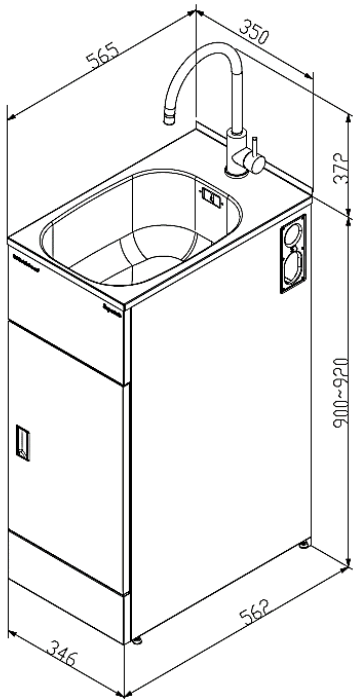

Description

ROBINHOOD SLIM SUPERTUB WITH S/S GOOSENECK TAP
STSLIMTAPX

Dimensions

Dated 14/10/2020

Specifications

Tapware

Tapware type	#304 Stainless Steel Gooseneck Tap
WELS rating	5 Stars, 5.5L per minute
Max & Min pressure	Maximum pressure 72.5 PSI (500 kPa); Minimum pressure 22 PSI (150 kPa)
Temperature range	Recommended temperature range 5° to 65°C; Maximum temperature 80°C

Sink

Bowl type	0.8mm polished #304 Stainless Steel
Bowl capacity	24L gross capacity measured to the top; 17L capacity to overflow
Waste type	Plug waste
Overflow	Yes

Cabinet

Handle type	Recessed plastic handle
Door opening	Reversible, can be either left or right hand opening
Adjustable levelling feet	Yes
Side apertures for hoses	Yes, on both sides
3 Way ball valves isolators	Yes, included
Washing machine waste pipe	Separate
Cabinet color/finish	Satin white powder coated
Cabinet material	0.6mm galvanized steel

Dimensions & Weights

Product dimensions (mm)	W350*D565*H(900-920)
Carton dimensions (mm)	W368*D585*H965
Gross/Net weight (Kg)	17/14

Warranty

Tapware & Cabinet	2 years on parts & labour from the date of purchase
Sink	5 years on parts & labour from the date of purchase