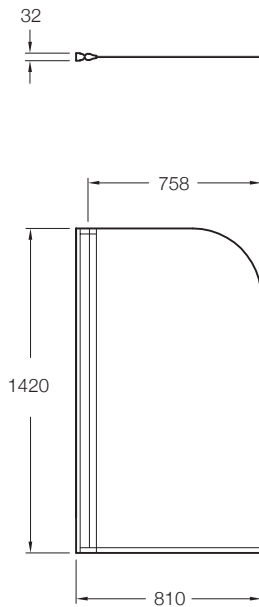

White hinge
6mm toughened glass

Features

Fully reversible glass door for use at either end of the bath.
Screen pivots both ways for easy cleaning and access to taps.
Flexible drip edge seal to deflect water.
Full length hinge makes it strong and easy to install.

Optional Accessories

Englefield Flat Bath Walls
Englefield Shower Tower 1000mm

Note: Tapware and accessories illustrated are not included

Product	800 x 1420mm
Bath Screen	C0655A-0
Shower Tower 1000mm	A0642A-0

All measurements shown are in millimetres.
Sizes are approximate.
1183711-A04-A April 2011

New Zealand

133 Diana Drive, Glenfield, Auckland, New Zealand
PO Box 100-146 NSMC, Auckland, 0745
Ph: 0800 100 382 Fax: 0800 66 44 88
www.Englefield.co.nz