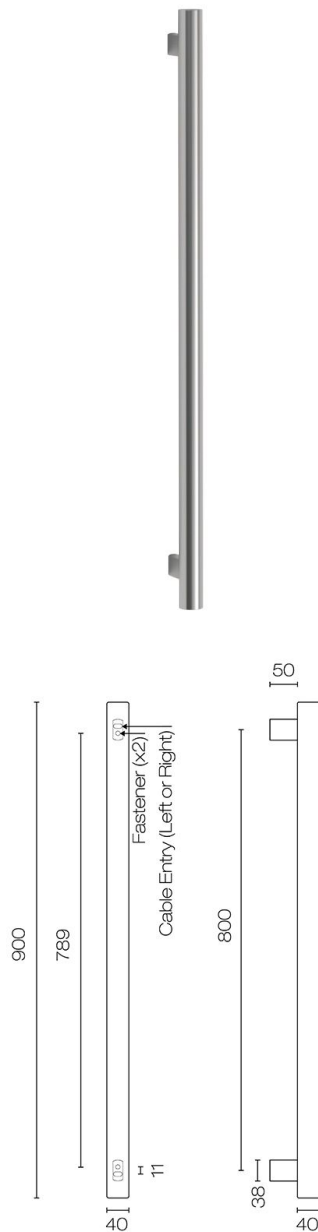

Grab 90 Vertical Heated Towel Rail

Code: TRH6.90

Brand	Avenir
Origin	Australia
Finish	Mirror polished
Installation	Wall mount
IP Rating	IPX5
Watts / Voltage	33W / 24V
Wet Area Suitable	Yes
Width (mm)	40
Depth (mm)	90
Height (mm)	900
Warranty	10 Years
Material	Stainless Steel
Approx Lead Time	3-4 weeks may apply for some finishes. Please enquire for accurate lead time.
Notes	Requires 24V/100VA Transformer (Code: TRTR100-24V) Max 3 rails per transformer or 24V/200VA Transformer (Code: TRTR200-24V) Max 6 rails per transformer
Other Information	Optional Timer available. Concealed wiring through either leg. Includes MDF mounting template & drill bits. Replaceable heating elements. Can be installed vertical or horizontal

Scan to View
Product Online