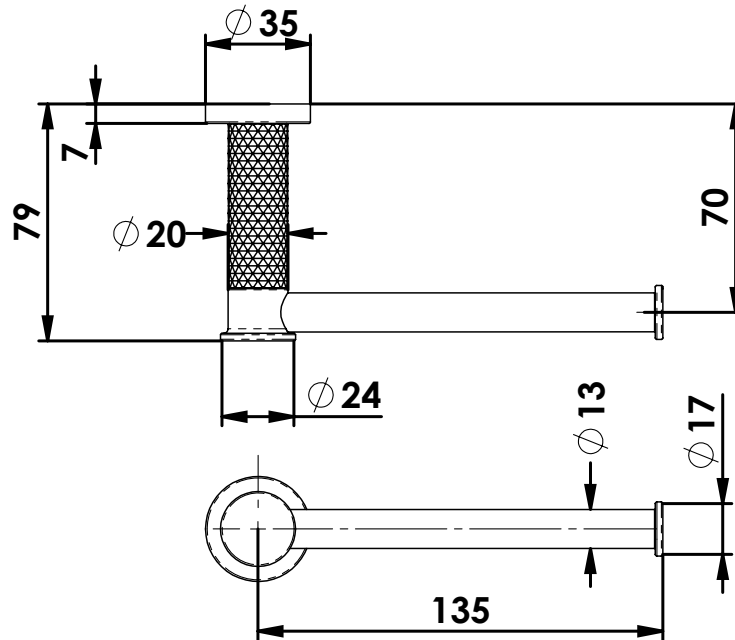

TESORA

Toilet Roll Holder

213081 | Brushed Nickel
 213086 | Brushed Brass
 213088 | Brushed Copper

NZ PHONE - 0800 655 455
 EMAIL - nzsales@greenstapware.com
 WEBSITE - greenstapware.com