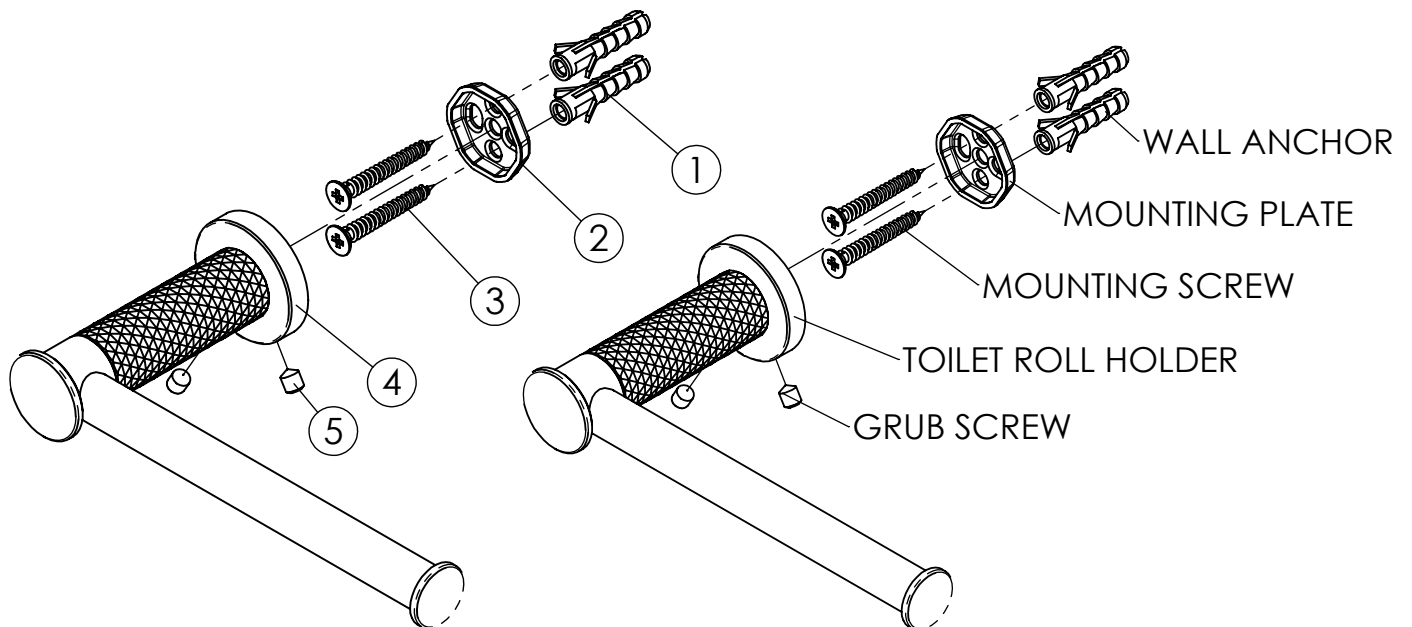

TESORA

Toilet Roll Holder

213081 | Brushed Nickel
 213086 | Brushed Brass
 213088 | Brushed Copper

NZ PHONE - 0800 655 455
 EMAIL - nzsales@greenstapware.com
 WEBSITE - greenstapware.com