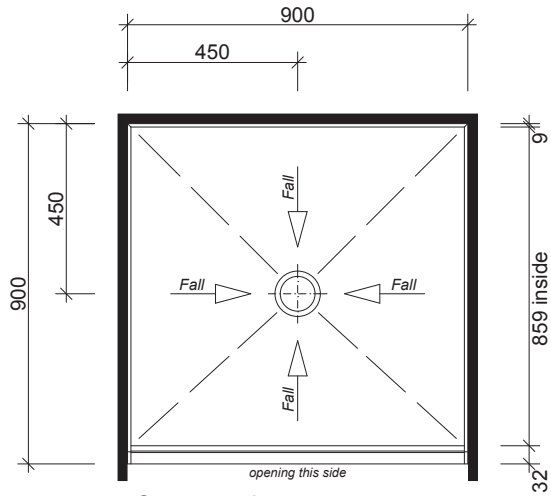

TRISTAN
BASE

Rear outlet

Centre outlet

SCREEN OPTION
Screens are reversible