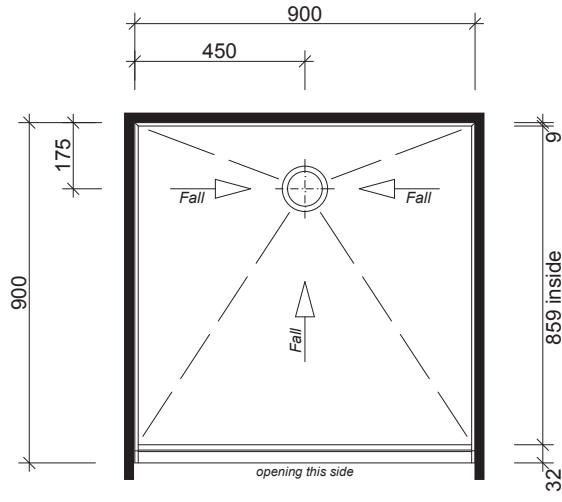

TRISTAN
BASE

Rear outlet

Centre outlet

SCREEN OPTION
Screens are reversible