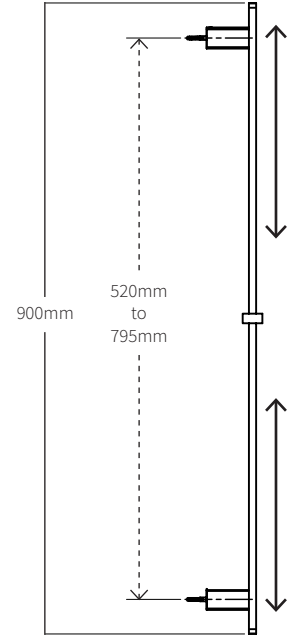

DREAMJET Slide Shower - Black & Chrome VDRM044

TECHNICAL DETAILS

1/2" (15mm) Female Inlet Supply Elbow

Brass black coated Rail

Dual adjustable wall brackets

All Pressures

Max. Pressure 500kpa

Min. Pressure 50kpa

Max. Temp 65deg.C

WELs Rating: Mains 2 Star; 9.5L/min

Low/Unequal 3 Star; 6L/min

Wall brackets can be adjusted to achieve desired height.

FINISH

CODE

BLACK & CHROME	VDRM044
1.5M BIG BORE CHROME HOSE	VSHC15