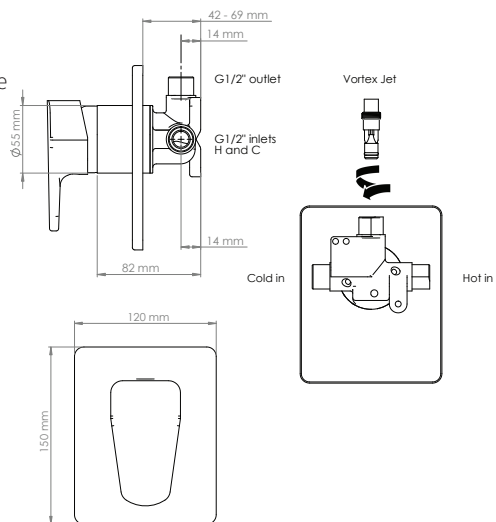

### TECHNICAL DETAILS

- 47mm European Ceramic Cartridge
- Features Vortex technology
- Superior Flow on Unequal Low Water Pressure
- All Pressures
- DR Brass Body
- Metal Faceplate
- Max. Pressure 500kPa
- Min. Pressure 17kPa
- Max. Temp 65deg.C
- 10 Year Warranty

| FINISH |  | CODE    |
|--------|--|---------|
| CHROME |  | VECL060 |

For optimum performance, we recommend the Voda Ecomix VECL040 slide shower.