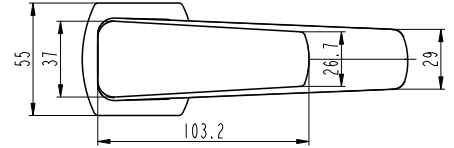

## ECLIPSE Basin Mixer Brushed Gunmetal (PVD) VECL20BG

### TECHNICAL DETAILS

- 1/2" (15mm) Inlet
- All Pressures
- Max. Pressure 500kpa
- Min. Pressure 35kpa
- Max. Temp 65deg.C
- Watermark Certified
- WELs Rating: Mains 4 Star; 6.5L/min
- Low/Unequal 3 Star; 8.5L/min