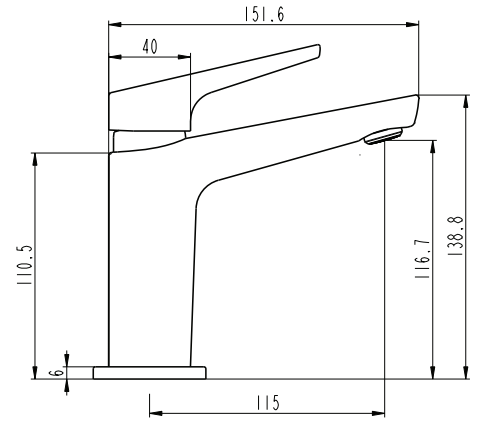

## ECLIPSE Basin Mixer Brushed Gunmetal (PVD) VECL20BG

### TECHNICAL DETAILS

- 1/2" (15mm) Inlet
- All Pressures
- Max. Pressure 500kpa
- Min. Pressure 35kpa
- Max. Temp 65deg.C
- Watermark Certified
- WELs Rating: Mains 4 Star; 6.5L/min
- Low/Unequal 3 Star; 8.5L/min