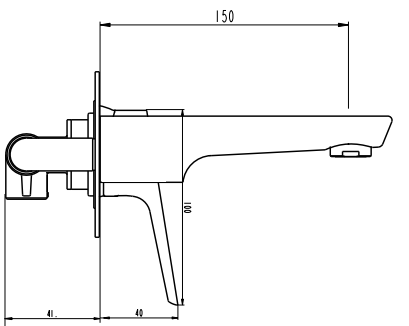

ECLIPSE Wall Mounted Basin Mixer Brushed Gunmetal (PVD) VECL21BG

TECHNICAL DETAILS

1/2" (15mm) Inlet
All Pressures
Max. Pressure 500kpa
Min. Pressure 35kpa
Max. Temp 65deg.C
WELs Rating: Mains 4 Star; 6.5L/min
Low/Unequal 4 Star; 7.0L/min

FINISH	CODE
BRUSHED GUNMETAL	VECL21BG