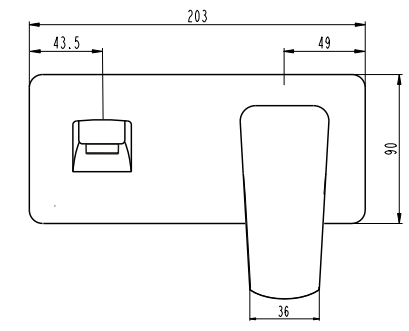

ECLIPSE Wall Mounted Basin Mixer Brushed Gunmetal (PVD) VECL21BG

TECHNICAL DETAILS

1/2" (15mm) Inlet
All Pressures
Max. Pressure 500kpa
Min. Pressure 35kpa
Max. Temp 65deg.C
WELs Rating: Mains 4 Star; 6.5L/min
Low/Unequal 4 Star; 7.0L/min