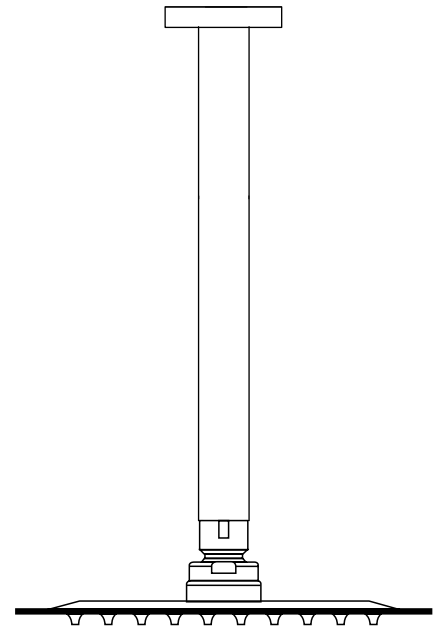

## Ceiling Mounted Shower Drencher (Round) Brushed Nickel **VECL81RCBN**

Congratulations on your purchase of this high quality product from Voda Plumbingware.  
Please read the following before installation and retain (along with your receipt) for future reference.

Note: This shower rose has a flow controller attached between the arm and the rose. If a greater water flow is required, you can remove this controller - however if removed, this product will no longer achieve a WELS rating of 3 stars.