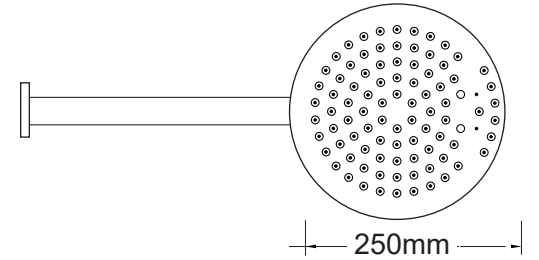

VODA Wall Mounted Shower Drencher (Round) VECL81RW

TECHNICAL DETAILS

1/2" (15mm) Female Connection

Mains Pressure Only

Max. Pressure 500kPa

Min. Pressure 150kPa

Max. Temp 65 deg.C

WELs Rating: Mains 3 Star; 6.5L/min

Arm Length: 300mm

Head Diameter: 250mm

FINISH	CODE
CHROME	VECL81RWCH
MATTE BLACK	VECL81RWBK
BRUSHED NICKEL (PVD)	VECL81RWBN
BRUSHED GUNMETAL (PVD)	VECL81RWBG