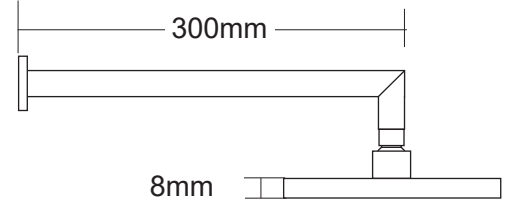

VODA Wall Mounted Shower Drencher (Round) VECL81RW

TECHNICAL DETAILS

1/2" (15mm) Female Connection

Mains Pressure Only

Max. Pressure 500kPa

Min. Pressure 150kPa

Max. Temp 65 deg.C

WELs Rating: Mains 3 Star; 6.5L/min

Arm Length: 300mm

Head Diameter: 250mm

FINISH	CODE
CHROME	VECL81RWCH
MATTE BLACK	VECL81RWBK
BRUSHED NICKEL (PVD)	VECL81RWBN
BRUSHED GUNMETAL (PVD)	VECL81RWBG