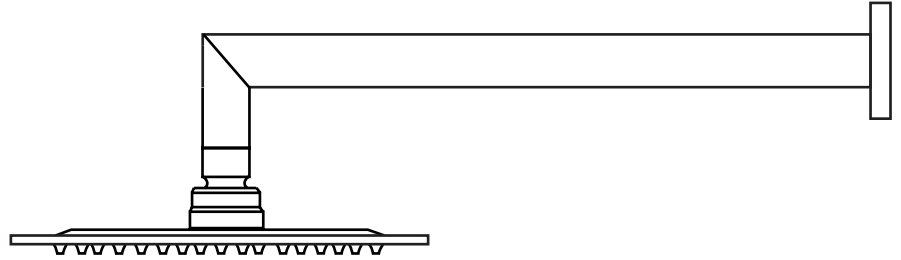

## Wall Mounted Shower Drencher (Round) Matte Black **VECL81RWBK**

Congratulations on your purchase of this high quality product from Voda Plumbingware.  
Please read the following before installation and retain (along with your receipt) for future reference.

Note: This shower rose has a flow controller attached between the arm and the rose. If a greater water flow is required, you can remove this controller - however if removed, this product will no longer achieve a WELS rating of 3 stars.