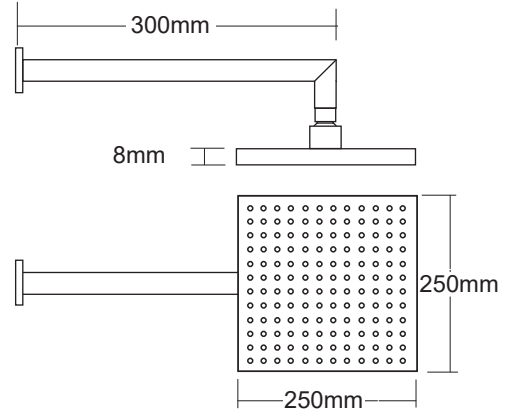

### TECHNICAL DETAILS

1/2" (15mm) Female Connection

Mains Pressure Only

Max. Pressure 500kPa

Min. Pressure 150kPa

Max. Temp 65 deg.C

WELs Rating: Mains 3 Star; 7.0L/min

Arm Length: 300mm

Head Dimensions: 250 x 250mm

FINISH	CODE
CHROME	VECL81SWCH
MATTE BLACK	VECL81SWBK
BRUSHED NICKEL (PVD)	VECL81SWBN
BRUSHED GUNMETAL (PVD)	VECL81SWBG