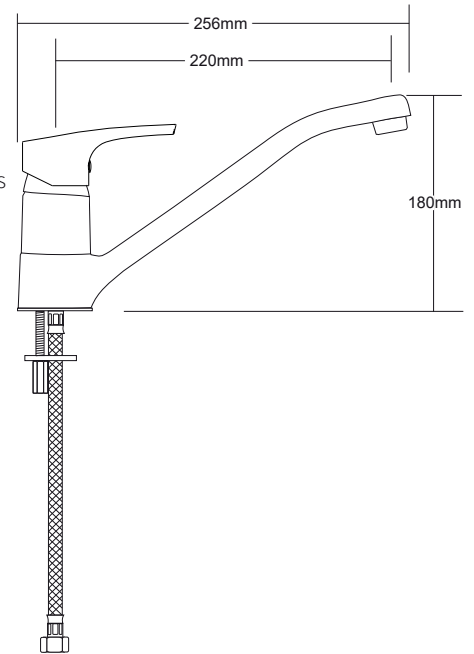

ECOMIX Cast Spout Sink Mixer VECM011

TECHNICAL DETAILS

- HiFlo 40mm European Ceramic Cartridge
- 1/2" (15mm) Plumbing Connections
- Braided Stainless Steel Hose Connections
- Large bore supply for better flow with header tanks
- All Pressures
- Max. Pressure 500kpa
- Min. Pressure 17kpa
- Max. Temp 65deg.C
- WELs Rating: Mains 4 Star; 7L/min
- Low/Unequal 1 Star; 13L/min