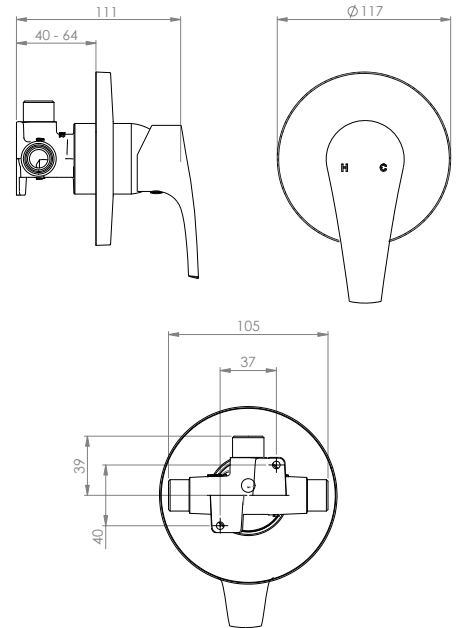

ECOMIX Shower Mixer VECM030

TECHNICAL DETAILS

HiFlo 40mm European Ceramic Cartridge

1/2" (15mm) Plumbing Connection

All Pressures

Max. Pressure 500kpa

Min. Pressure 35kpa

Max. Temp 65deg.C