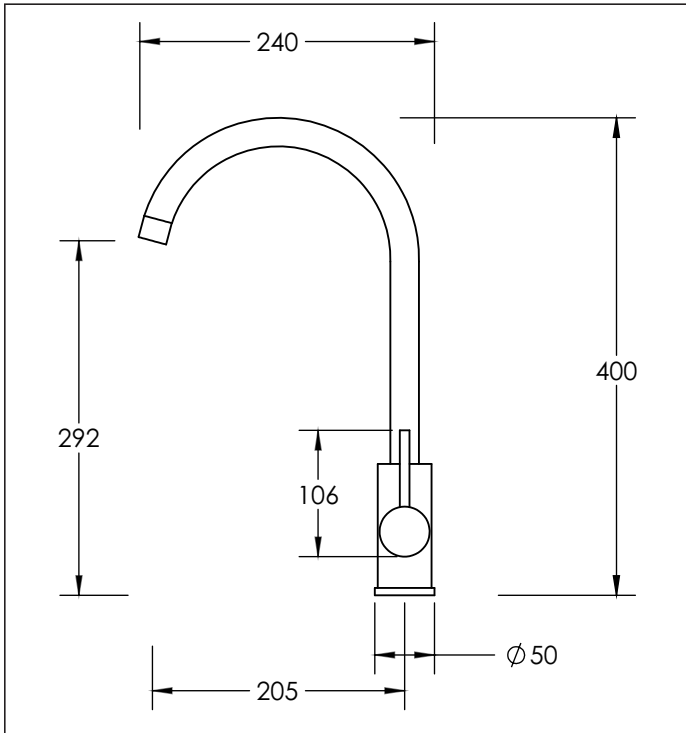

Viamo

Sink Mixer Gooseneck

Code: VI SM GNECK SS | VI SM GNECK GM | VI SM GNECK BLK
Finish: Stainless Steel Brushed | Gun Metal | Black

Spout: Swivel 360°

Water Outlet: M24 ring with Aerator

Stainless Steel Inlet Hoses: Cold: Size: M10 x 1/2" BSP
Hot: Size: M12 x 1/2" BSP

Mounting Hardware: 34mm brass tube and backnut with 2x locking screws

Installation Hole Diameter:
Minimum: 34 mm
Maximum: 44mm
Max bench thickness: 40mm

Cartridge: Kerox 35K Flatbase

Flow: 8 l/min PCA supplied for regulated flow with mains pressure system
Max hot @ 35 kPa = 6 l/min

Note: Fitted with 90° Cartridge to ensure full adjustment of handle is available when mounting close to a wall

Note: 2 year warranty on coloured finish

Suitable for low/unequal & mains pressure systems

Recommended Operational Pressure Range: 35 - 600 kPa
Maximum Operating Temp: 80°C Never to Exceed: 1000 kPa