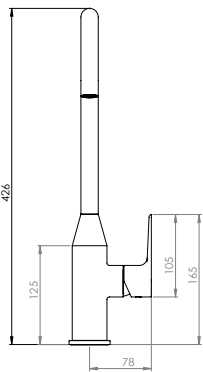

OLYMPIA Gooseneck Sink Mixer VOP11

TECHNICAL DETAILS:

- ColdStart Technology
- 1/2" (15mm) Plumbing Connections
- All Pressures
- Max Pressure: 500kPa (As per AS/NZ 3500.1)
- Min. Pressure: 35kPa
- Max. Temp: 65deg.C
- WELS Rating: Mains 4 Star ; 7.5L/min
Low/Unequal 4 Star ; 6.0L/min
- 10 Year Warranty (Labour, Parts & Replacement)
with 5 Year Warranty on PVD Finish