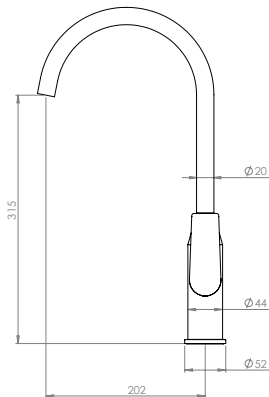

OLYMPIA Gooseneck Sink Mixer VOP11

TECHNICAL DETAILS:

- ColdStart Technology
- 1/2" (15mm) Plumbing Connections
- All Pressures
- Max Pressure: 500kPa (As per AS/NZ 3500.1)
- Min. Pressure: 35kPa
- Max. Temp: 65deg.C
- WELS Rating: Mains 4 Star ; 7.5L/min
Low/Unequal 4 Star ; 6.0L/min
- 10 Year Warranty (Labour, Parts & Replacement)
with 5 Year Warranty on PVD Finish