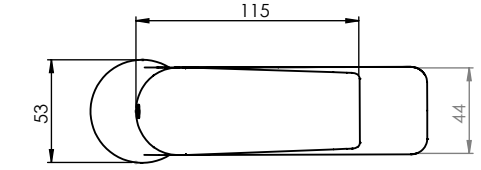

### TECHNICAL DETAILS

1/2" (15mm) Inlet
All Pressures
Max. Pressure 500kpa
Min. Pressure 35kpa
Max. Temp 65deg.C
Watermark Certified
WELs Rating: Mains 4 Star; 7.5L/min
Low/Unequal 4 Star; 7L/min

FINISH	CODE
CHROME	VOP20CH