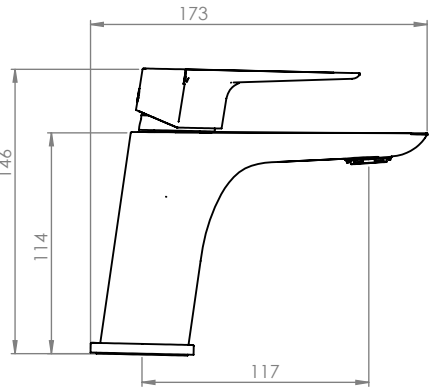

## OLYMPIA Chrome Basin Mixer VOP20CH

### TECHNICAL DETAILS

1/2" (15mm) Inlet
All Pressures
Max. Pressure 500kpa
Min. Pressure 35kpa
Max. Temp 65deg.C
Watermark Certified
WELs Rating: Mains 4 Star; 7.5L/min
Low/Unequal 4 Star; 7L/min

FINISH	CODE
CHROME	VOP20CH