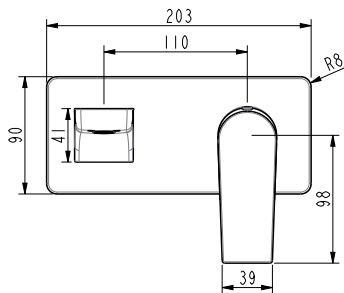

OLYMPIA Wall Mounted Basin Mixer VOP21

TECHNICAL DETAILS:

- Faceplate Dimensions 205 x 90mm
- Spout Reach: 204mm
- 1/2" (15mm) Plumbing Connections
- All Pressures
- Min. Pressure: 35kPa
- Max Pressure: 500kPa (As per AS/NZ 3500.1)
- Max. Temp: 65deg.C
- WELS Rating: Mains 4 Star ; 7.0L/min
Low/Unequal 4 Star ; 6.5L/min
- 10 Year Warranty (Labour, Parts & Replacement)
- 5 Year Finish Warranty on PVD Colour Coating