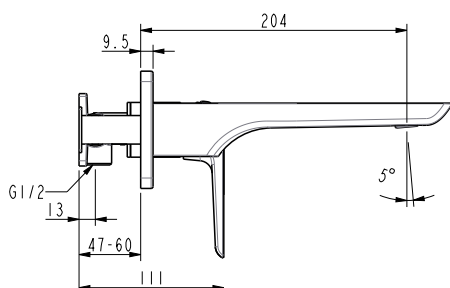

OLYMPIA Wall Mounted Basin Mixer VOP21

TECHNICAL DETAILS:

- Faceplate Dimensions 205 x 90mm
- Spout Reach: 204mm
- 1/2" (15mm) Plumbing Connections
- All Pressures
- Min. Pressure: 35kPa
- Max Pressure: 500kPa (As per AS/NZ 3500.1)
- Max. Temp: 65deg.C
- WELS Rating: Mains 4 Star ; 7.0L/min
Low/Unequal 4 Star ; 6.5L/min
- 10 Year Warranty (Labour, Parts & Replacement)
- 5 Year Finish Warranty on PVD Colour Coating