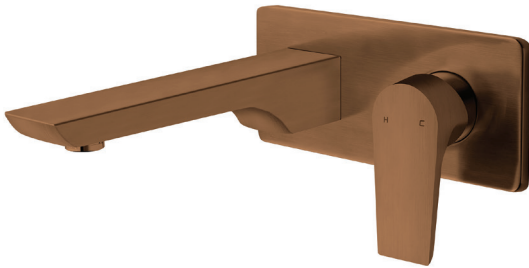

OLYMPIA Wall Mounted Basin Mixer VOP21

TECHNICAL DETAILS:

- Faceplate Dimensions 205 x 90mm
- Spout Reach: 204mm
- 1/2" (15mm) Plumbing Connections
- All Pressures
- Min. Pressure: 35kPa
- Max Pressure: 500kPa (As per AS/NZ 3500.1)
- Max. Temp: 65deg.C
- WELS Rating: Mains 4 Star ; 7.0L/min
Low/Unequal 4 Star ; 6.5L/min
- 10 Year Warranty (Labour, Parts & Replacement)
- 5 Year Finish Warranty on PVD Colour Coating

FINISHES:	PRODUCT CODE:
Brushed Copper (PVD)	VOP21BCU
Brushed Gunmetal (PVD)	VOP21BG
Brushed Nickel (PVD)	VOP21BN
Chrome	VOP21CH

PROUD PARTNER AND SUPPORTER OF MASTER PLUMBERS, GASFITTERS AND DRAINLAYERS