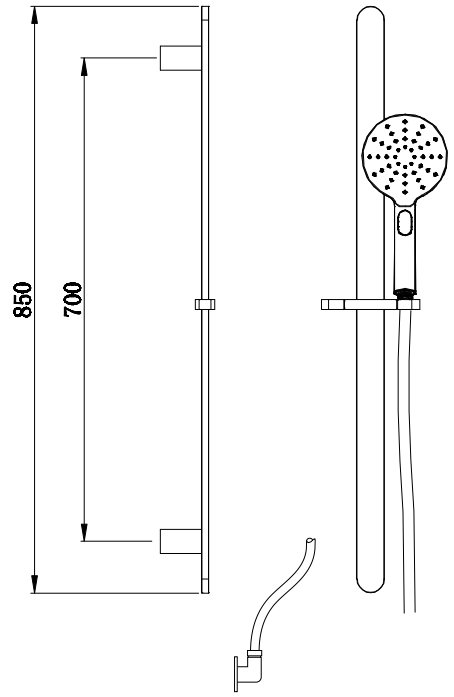

OLYMPIA Brushed Nickel Round Slide Shower VOP63RBN

TECHNICAL DETAILS

1/2" (15mm) Inlet Supply Elbow
Mains Pressure Only
Max. Pressure 500kpa
Min. Pressure 150kpa
Max. Temp 65deg.C
WELs Rating: Mains 3 Star; 7.0L/min

FINISH	CODE
BRUSHED NICKEL	VOP63RBN