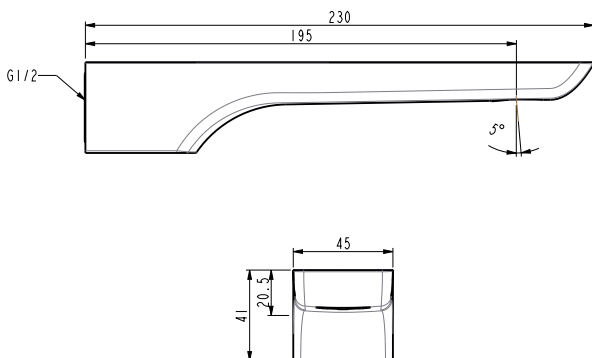

## OLYMPIA Bath Spout VOP91

### TECHNICAL DETAILS:

- Spout Reach: 195mm
- 1/2" (15mm) Plumbing Connections
- All Pressures
- Min. Pressure: 35kPa
- Max Pressure: 500kPa (As per AS/NZ 3500.1)
- Max. Temp: 65deg.C
- 10 Year Warranty (Labour, Parts & Replacement)
- 5 Year Warranty on PVD Finishes