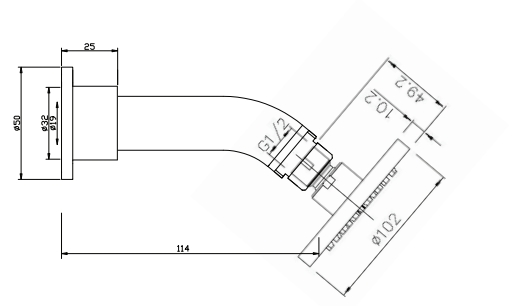

## PRO SERIES Brass Shower Rose VPRS080

### TECHNICAL DETAILS

1/2" (15mm) Plumbing Connections

All Pressures

Max. Pressure 500kpa

Min. Pressure 35kpa

Max. Temp 65 deg.C

WELs Rating: Mains 3 Star; 7.5L/min

Low/Unequal 3 Star; 8.0L/min