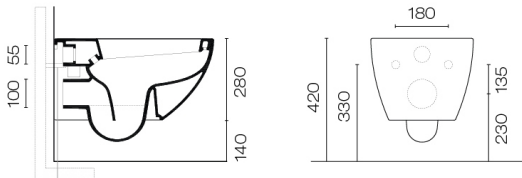

Sfera 54 Rimless Wall Hung Toilet Matt Black

CODE: VSF54RSL.NS

TO BE FIXED EXCLUSIVELY ON M12 BARS

Brand	Catalano
Designer	Catalano Design Centre (CDC)
Origin	Italy
Colour	Black
Finish	Matt
Installation	Wall Hung
Includes Cistern	No
WELS Rating	4 Star
Width (mm)	350
Depth (mm)	545
Pan Height	Adjustable on wall hung pan frame
Warranty	Toilet Pan: 15 Years, Toilet Seat: 2 Years
Toilet Seat	Soft Close / Quick Release
Includes Seat	Yes
Trap Options	P Trap Only
Material	Ceramic
Notes	Requires concealed cistern with frame and flush panel
Other Information	Newflush water vortex for an optimised, quieter flush. Rimless pan design offers ease of cleaning and superior hygiene. Unique concealed fixing system. CATAgaze bacteria-proof life-time glazing