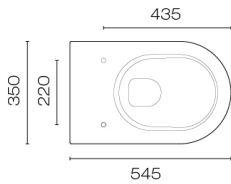

Sfera 54 Rimless Wall Hung Toilet Matt Black

CODE: VSF54RSL.NS

TO BE FIXED EXCLUSIVELY ON M12 BARS

Brand	Catalano
Designer	Catalano Design Centre (CDC)
Origin	Italy
Colour	Black
Finish	Matt
Installation	Wall Hung
Includes Cistern	No
WELS Rating	4 Star
Width (mm)	350
Depth (mm)	545
Pan Height	Adjustable on wall hung pan frame
Warranty	Toilet Pan: 15 Years, Toilet Seat: 2 Years
Toilet Seat	Soft Close / Quick Release
Includes Seat	Yes
Trap Options	P Trap Only
Material	Ceramic
Notes	Requires concealed cistern with frame and flush panel
Other Information	Newflush water vortex for an optimised, quieter flush. Rimless pan design offers ease of cleaning and superior hygiene. Unique concealed fixing system. CATAgaze bacteria-proof life-time glazing