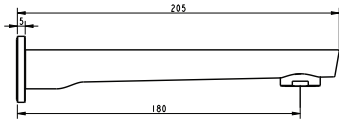

SOUL Bath Spout VSU050

TECHNICAL DETAILS

- 1/2" (15mm) Plumbing Connection
- Mains Pressure Only
- Max. Pressure 500kpa
- Min. Pressure 150kpa
- Max. Temp 65deg.C
- 10 Year Warranty

FINISH	CODE
CHROME	VSU050