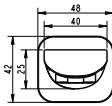

SOUL Bath Spout VSU050

TECHNICAL DETAILS

- 1/2" (15mm) Plumbing Connection
- Mains Pressure Only
- Max. Pressure 500kpa
- Min. Pressure 150kpa
- Max. Temp 65deg.C
- 10 Year Warranty

FINISH	CODE
CHROME	VSU050