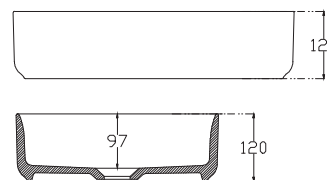

Toni Rectangular

White

H120 x W360 x L500

Code: D