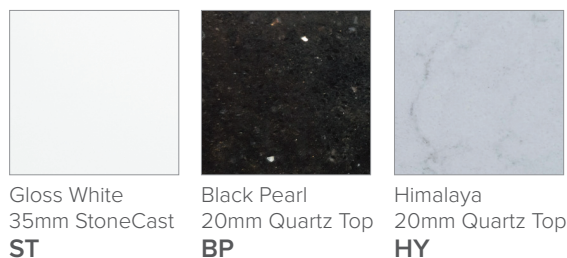

StoneCast & Quartz Slab Top Options