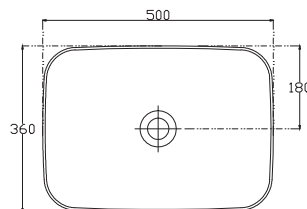

Toni Rectangular

White

H120 x W360 x L500

Code: D