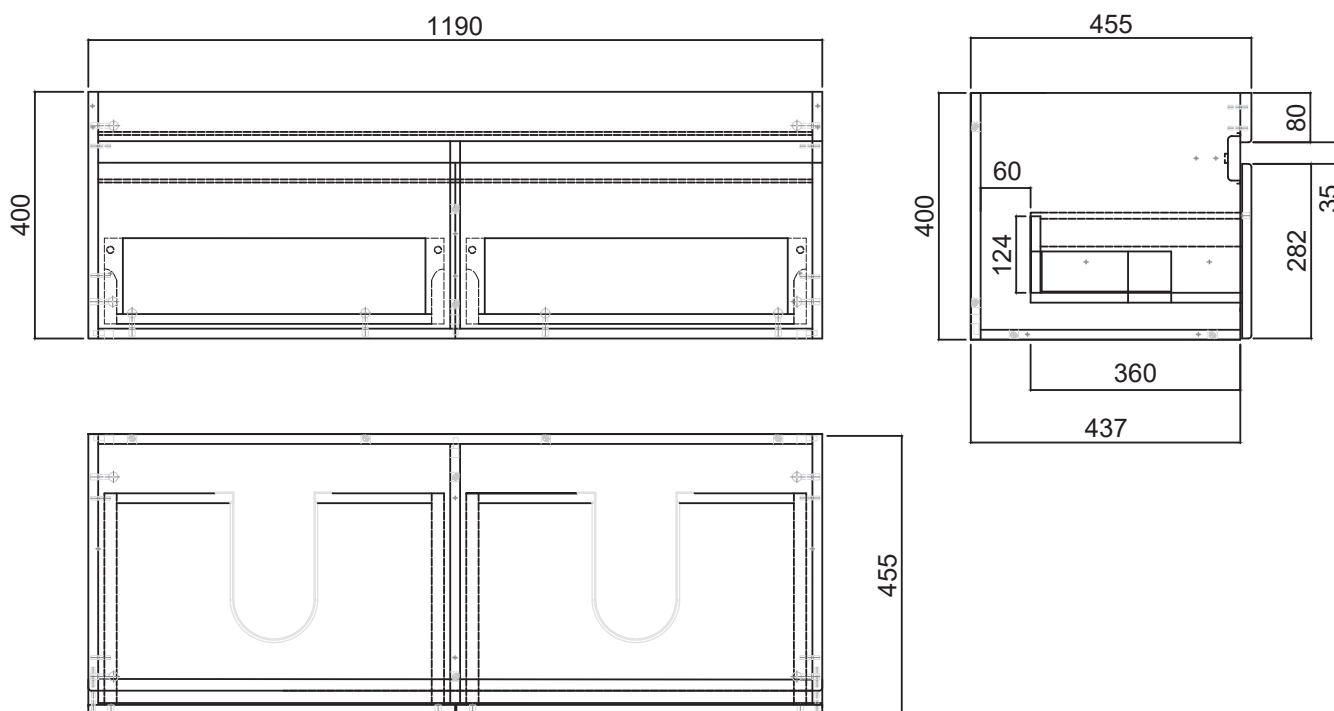

### Features

- Wall Hung
- Full Extension Soft Close Drawers
- Negative detail finger pull with extrusion
- Cabinet:  
White - 2-Pack Urethane on MRF  
Colour - Laminate Finish
- Slab Top Options:  
20mm Quartz Top  
35mm StoneCast Top
- Dimensions: H420/435 x W1200 x D465

### Cabinet Options

### Technical Details

Note: All measurements shown are in millimetres. Sizes are nominal.

#### Quarto Round 310mm

H110 x W310

White - Code: A  
Black - Code: E