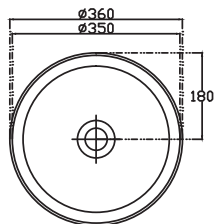

Toni Round 360mm

H120 x W360

White - Code: B