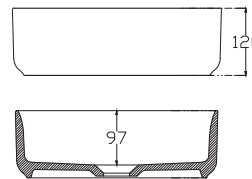

Toni Round 360mm

H120 x W360

White - Code: B