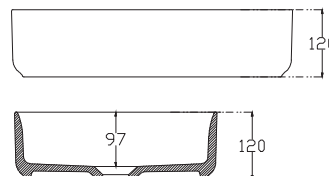

Toni Oval

White

H120 x W360 x L500

Code: C