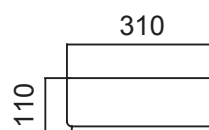

Vessel Basin Options

Quarto Round 310mm

H110 x W310

White - Code: A
Black - Code: E