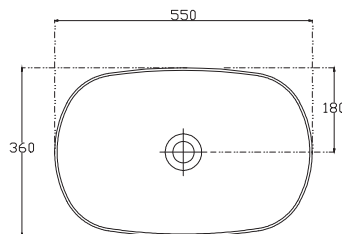

Toni Oval

White

H120 x W360 x L500

Code: C