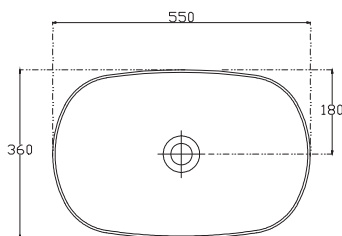

SPECIFICATION SHEET

Vega 1200mm 4 Drawer Wall Vanity

Features

- Wall Hung
- Full Extension Soft Close Drawers
- Negative detail finger pull with extrusion
- Cabinet:
White - 2-Pack Urethane on MRF
Colour - Laminate Finish
- Slab Top Options:
20mm Quartz Top
35mm StoneCast Top
- Dimensions: H670/685 x W1200 x D465

Note: All measurements shown are in millimetres. Sizes are nominal.

SPECIFICATION SHEET

Slab Top & Vessel Basin Options

Slab Top

StoneCast 35mm - Code: ST
Quartz 20mm - Code: BP (Black Pearl) or HY (Himalaya)

Available in sizes:
750, 900, 1200

Vessel Basin Options

Quarto Round 310mm

H110 x W310
White - Code: A
Black - Code: E

Toni Round 360mm

H120 x W360
White - Code: B

Toni Oval

White
H120 x W360 x L500
Code: C

Toni Rectangular

White
H120 x W360 x L500
Code: D

Quarto Round 360mm

H120 x W360
Black - Code: F