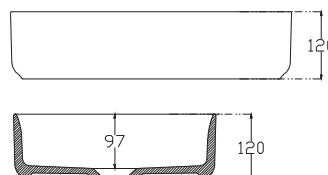

Note: All measurements shown are in millimetres. Sizes are nominal.

SPECIFICATION SHEET

Slab Top & Vessel Basin Options

Slab Top

StoneCast 35mm - Code: ST
Quartz 20mm - Code: BP (Black Pearl) or HY (Himalaya)

Available in sizes:
750, 900, 1200

Vessel Basin Options

Quarto Round 310mm

H110 x W310
White - Code: A
Black - Code: E

Toni Round 360mm

H120 x W360
White - Code: B

Toni Oval

White
H120 x W360 x L500
Code: C

Toni Rectangular

White
H120 x W360 x L500
Code: D

Quarto Round 360mm

H120 x W360
Black - Code: F