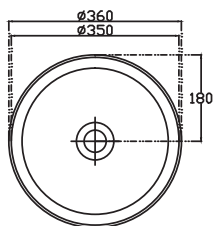

SPECIFICATION SHEET

Vega 1200mm 4 Drawer Wall Vanity

Features

- Wall Hung
- Full Extension Soft Close Drawers
- Negative detail finger pull with extrusion
- Cabinet:
White - 2-Pack Urethane on MRF
Colour - Laminate Finish
- Slab Top Options:
20mm Quartz Top
35mm StoneCast Top
- Dimensions: H670/685 x W1200 x D465

Note: All measurements shown are in millimetres. Sizes are nominal.

SPECIFICATION SHEET

Slab Top & Vessel Basin Options

Slab Top

StoneCast 35mm - Code: ST
Quartz 20mm - Code: BP (Black Pearl) or HY (Himalaya)

Available in sizes:
750, 900, 1200

Vessel Basin Options

Quarto Round 310mm

H110 x W310
White - Code: A
Black - Code: E

Toni Round 360mm

H120 x W360
White - Code: B

Toni Oval

White
H120 x W360 x L500
Code: C

Toni Rectangular

White
H120 x W360 x L500
Code: D

Quarto Round 360mm

H120 x W360
Black - Code: F