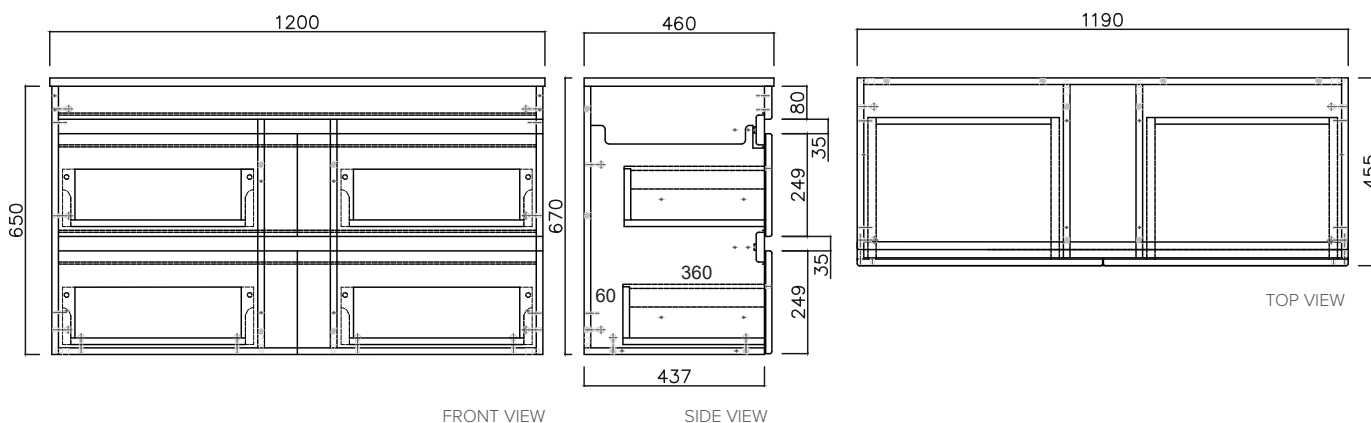

SPECIFICATION SHEET

Vega 1200mm 4 Drawer Wall Vanity

Features

- Wall Hung
- Full Extension Soft Close Drawers
- Negative detail finger pull with extrusion
- Cabinet:
White - 2-Pack Urethane on MRF
Colour - Laminate Finish
- Slab Top Options:
20mm Quartz Top
35mm StoneCast Top
- Dimensions: H670/685 x W1200 x D465

Note: All measurements shown are in millimetres. Sizes are nominal.

SPECIFICATION SHEET

Slab Top & Vessel Basin Options

Slab Top

StoneCast 35mm - Code: ST
Quartz 20mm - Code: BP (Black Pearl) or HY (Himalaya)

Available in sizes:
750, 900, 1200

Vessel Basin Options

Quarto Round 310mm

H110 x W310
White - Code: A
Black - Code: E

Toni Round 360mm

H120 x W360
White - Code: B

Toni Oval

White
H120 x W360 x L500
Code: C

Toni Rectangular

White
H120 x W360 x L500
Code: D

Quarto Round 360mm

H120 x W360
Black - Code: F