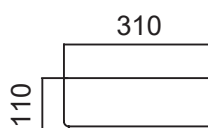

Note: All measurements shown are in millimetres. Sizes are nominal.

SPECIFICATION SHEET

Slab Top & Vessel Basin Options

Slab Top

StoneCast 35mm - Code: ST
Quartz 20mm - Code: BP (Black Pearl) or HY (Himalaya)

Available in sizes:
750, 900, 1200

Vessel Basin Options

Quarto Round 310mm

H110 x W310
White - Code: A
Black - Code: E

Toni Round 360mm

H120 x W360
White - Code: B

Toni Oval

White
H120 x W360 x L500
Code: C