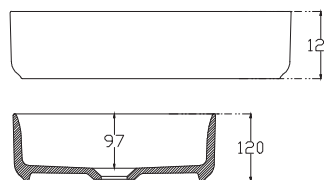

Note: All measurements shown are in millimetres. Sizes are nominal.

SPECIFICATION SHEET

Slab Top & Vessel Basin Options

Slab Top

StoneCast 35mm - Code: ST
Quartz 20mm - Code: BP (Black Pearl) or HY (Himalaya)

Available in sizes:
750, 900, 1200

Vessel Basin Options

Quarto Round 310mm

H110 x W310
White - Code: A
Black - Code: E

Toni Round 360mm

H120 x W360
White - Code: B

Toni Oval

White
H120 x W360 x L500
Code: C

Toni Rectangular

White
H120 x W360 x L500
Code: D

Quarto Round 360mm

H120 x W360
Black - Code: F