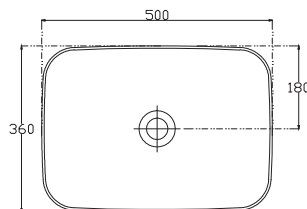

SPECIFICATION SHEET

Vega 1200mm 4 Drawer Wall Vanity

Features

- Wall Hung
- Full Extension Soft Close Drawers
- Negative detail finger pull with extrusion
- Cabinet:
White - 2-Pack Urethane on MRF
Colour - Laminate Finish
- Slab Top Options:
20mm Quartz Top
35mm StoneCast Top
- Dimensions: H670/685 x W1200 x D465

Note: All measurements shown are in millimetres. Sizes are nominal.

SPECIFICATION SHEET

Slab Top & Vessel Basin Options

Slab Top

StoneCast 35mm - Code: ST
Quartz 20mm - Code: BP (Black Pearl) or HY (Himalaya)

Available in sizes:
750, 900, 1200

Vessel Basin Options

Quarto Round 310mm

H110 x W310
White - Code: A
Black - Code: E

Toni Round 360mm

H120 x W360
White - Code: B

Toni Oval

White
H120 x W360 x L500
Code: C

Toni Rectangular

White
H120 x W360 x L500
Code: D

Quarto Round 360mm

H120 x W360
Black - Code: F