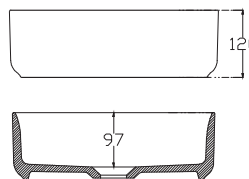

SPECIFICATION SHEET

Vega 1200mm 4 Drawer Wall Vanity

Features

- Wall Hung
- Full Extension Soft Close Drawers
- Negative detail finger pull with extrusion
- Cabinet:
White - 2-Pack Urethane on MRF
Colour - Laminate Finish
- Slab Top Options:
20mm Quartz Top
35mm StoneCast Top
- Dimensions: H670/685 x W1200 x D465

Note: All measurements shown are in millimetres. Sizes are nominal.

SPECIFICATION SHEET

Slab Top & Vessel Basin Options

Slab Top

StoneCast 35mm - Code: ST
Quartz 20mm - Code: BP (Black Pearl) or HY (Himalaya)

Available in sizes:
750, 900, 1200

Vessel Basin Options

Quarto Round 310mm

H110 x W310
White - Code: A
Black - Code: E

Toni Round 360mm

H120 x W360
White - Code: B

Toni Oval

White
H120 x W360 x L500
Code: C

Toni Rectangular

White
H120 x W360 x L500
Code: D

Quarto Round 360mm

H120 x W360
Black - Code: F