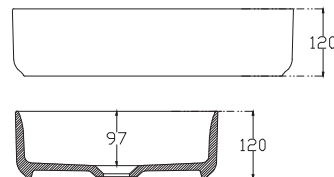

SPECIFICATION SHEET

Vega 750mm 2 Drawer Floor Vanity

Features

- Floorstanding
- Full Extension Soft Close Drawers
- Negative detail finger pull with extrusion
- Cabinet:
White - 2-Pack Urethane on MRF
Colour - Laminate Finish
- Slab Top Options:
20mm Quartz Top
35mm StoneCast Top
- Dimensions: H820/835 x W750 x D465
- Floor plumbing provision has been allowed for with a 60mm space behind lower drawer. Note lower drawer DOES NOT have a plumbing cutout and is designed to offer full storage space.
- **Optional: Floor plumbing waste provision in bottom drawer [88515] - Additional \$75 RRP**

SPECIFICATION SHEET

Slab Top & Vessel Basin Options

Slab Top

StoneCast 35mm - Code: ST
Quartz 20mm - Code: BP (Black Pearl) or HY (Himalaya)

Available in sizes:
750, 900, 1200

Vessel Basin Options

Quarto Round 310mm

H110 x W310
White - Code: A
Black - Code: E

Toni Round 360mm

H120 x W360
White - Code: B

Toni Oval

White
H120 x W360 x L500
Code: C

Toni Rectangular

White
H120 x W360 x L500
Code: D

Quarto Round 360mm