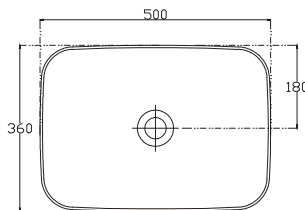

SPECIFICATION SHEET

Vega 750mm 2 Drawer Floor Vanity

Features

- Floorstanding
- Full Extension Soft Close Drawers
- Negative detail finger pull with extrusion
- Cabinet:
White - 2-Pack Urethane on MRF
Colour - Laminate Finish
- Slab Top Options:
20mm Quartz Top
35mm StoneCast Top
- Dimensions: H820/835 x W750 x D465
- Floor plumbing provision has been allowed for with a 60mm space behind lower drawer. Note lower drawer DOES NOT have a plumbing cutout and is designed to offer full storage space.
- **Optional: Floor plumbing waste provision in bottom drawer [88515] - Additional \$75 RRP**

SPECIFICATION SHEET

Slab Top & Vessel Basin Options

Slab Top

StoneCast 35mm - Code: ST
Quartz 20mm - Code: BP (Black Pearl) or HY (Himalaya)

Available in sizes:
750, 900, 1200

Vessel Basin Options

Quarto Round 310mm

H110 x W310
White - Code: A
Black - Code: E

Toni Round 360mm

H120 x W360
White - Code: B

Toni Oval

White
H120 x W360 x L500
Code: C

Toni Rectangular

White
H120 x W360 x L500
Code: D

Quarto Round 360mm