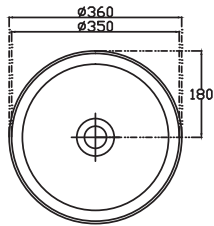

SPECIFICATION SHEET

Vega 750mm 2 Drawer Floor Vanity

Features

- Floorstanding
- Full Extension Soft Close Drawers
- Negative detail finger pull with extrusion
- Cabinet:
White - 2-Pack Urethane on MRF
Colour - Laminate Finish
- Slab Top Options:
20mm Quartz Top
35mm StoneCast Top
- Dimensions: H820/835 x W750 x D465
- Floor plumbing provision has been allowed for with a 60mm space behind lower drawer. Note lower drawer DOES NOT have a plumbing cutout and is designed to offer full storage space.
- **Optional: Floor plumbing waste provision in bottom drawer [88515] - Additional \$75 RRP**

SPECIFICATION SHEET

Slab Top & Vessel Basin Options

Slab Top

StoneCast 35mm - Code: ST
Quartz 20mm - Code: BP (Black Pearl) or HY (Himalaya)

Available in sizes:
750, 900, 1200

Vessel Basin Options

Quarto Round 310mm

H110 x W310
White - Code: A
Black - Code: E

Toni Round 360mm

H120 x W360
White - Code: B

Toni Oval

White
H120 x W360 x L500
Code: C

Toni Rectangular

White
H120 x W360 x L500
Code: D

Quarto Round 360mm