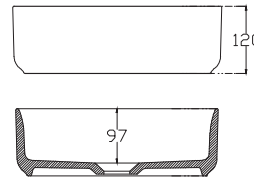

SPECIFICATION SHEET

Vega 750mm 2 Drawer Floor Vanity

Features

- Floorstanding
- Full Extension Soft Close Drawers
- Negative detail finger pull with extrusion
- Cabinet:
White - 2-Pack Urethane on MRF
Colour - Laminate Finish
- Slab Top Options:
20mm Quartz Top
35mm StoneCast Top
- Dimensions: H820/835 x W750 x D465
- Floor plumbing provision has been allowed for with a 60mm space behind lower drawer. Note lower drawer DOES NOT have a plumbing cutout and is designed to offer full storage space.
- **Optional: Floor plumbing waste provision in bottom drawer [88515] - Additional \$75 RRP**

SPECIFICATION SHEET

Slab Top & Vessel Basin Options

Slab Top

StoneCast 35mm - Code: ST
Quartz 20mm - Code: BP (Black Pearl) or HY (Himalaya)

Available in sizes:
750, 900, 1200

Vessel Basin Options

Quarto Round 310mm

H110 x W310
White - Code: A
Black - Code: E

Toni Round 360mm

H120 x W360
White - Code: B

Toni Oval

White
H120 x W360 x L500
Code: C

Toni Rectangular

White
H120 x W360 x L500
Code: D

Quarto Round 360mm