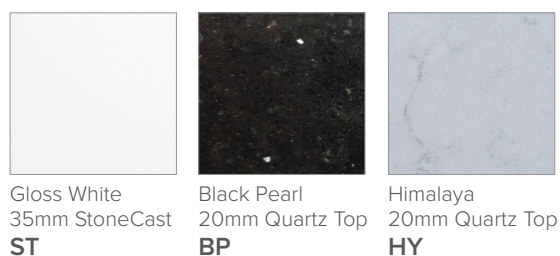

StoneCast & Quartz Slab Top Options