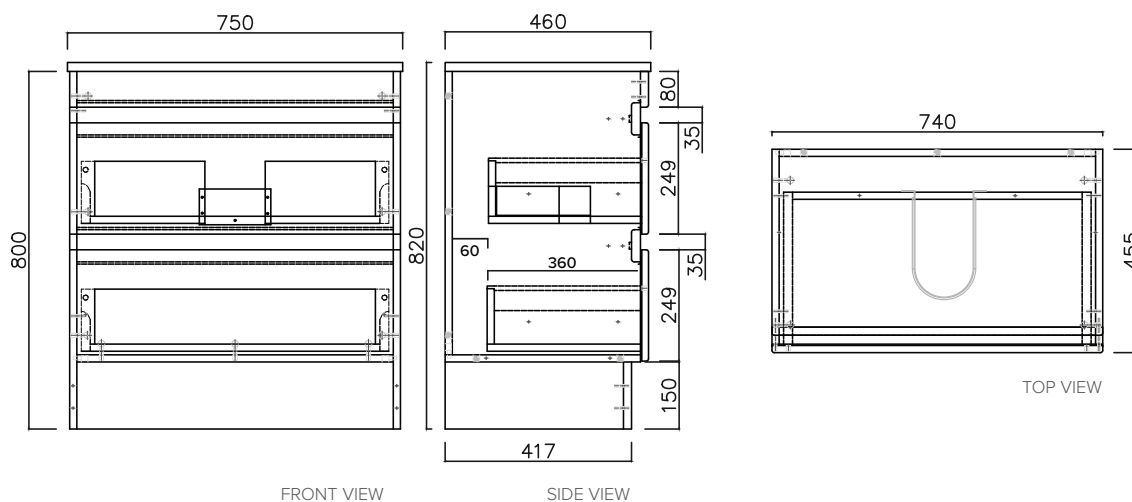

SPECIFICATION SHEET

Vega 750mm 2 Drawer Floor Vanity

Features

- Floorstanding
- Full Extension Soft Close Drawers
- Negative detail finger pull with extrusion
- Cabinet:
White - 2-Pack Urethane on MRF
Colour - Laminate Finish
- Slab Top Options:
20mm Quartz Top
35mm StoneCast Top
- Dimensions: H820/835 x W750 x D465
- Floor plumbing provision has been allowed for with a 60mm space behind lower drawer. Note lower drawer DOES NOT have a plumbing cutout and is designed to offer full storage space.
- **Optional: Floor plumbing waste provision in bottom drawer [88515] - Additional \$75 RRP**

SPECIFICATION SHEET

Slab Top & Vessel Basin Options

Slab Top

StoneCast 35mm - Code: ST
Quartz 20mm - Code: BP (Black Pearl) or HY (Himalaya)

Available in sizes:
750, 900, 1200

Vessel Basin Options

Quarto Round 310mm

H110 x W310
White - Code: A
Black - Code: E

Toni Round 360mm

H120 x W360
White - Code: B

Toni Oval

White
H120 x W360 x L500
Code: C

Toni Rectangular

White
H120 x W360 x L500
Code: D

Quarto Round 360mm

H120 x W360
Black - Code: F