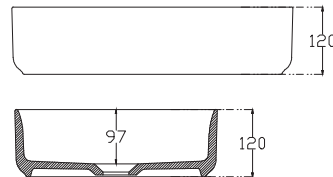

SPECIFICATION SHEET

Vega 750mm 2 Drawer Floor Vanity

Features

- Floorstanding
- Full Extension Soft Close Drawers
- Negative detail finger pull with extrusion
- Cabinet:
White - 2-Pack Urethane on MRF
Colour - Laminate Finish
- Slab Top Options:
20mm Quartz Top
35mm StoneCast Top
- Dimensions: H820/835 x W750 x D465
- Floor plumbing provision has been allowed for with a 60mm space behind lower drawer. Note lower drawer DOES NOT have a plumbing cutout and is designed to offer full storage space.
- **Optional: Floor plumbing waste provision in bottom drawer [88515] - Additional \$75 RRP**

SPECIFICATION SHEET

Slab Top & Vessel Basin Options

Slab Top

StoneCast 35mm - Code: ST
Quartz 20mm - Code: BP (Black Pearl) or HY (Himalaya)

Available in sizes:
750, 900, 1200

Vessel Basin Options

Quarto Round 310mm

H110 x W310
White - Code: A
Black - Code: E

Toni Round 360mm

H120 x W360
White - Code: B

Toni Oval

White
H120 x W360 x L500
Code: C

Toni Rectangular

White
H120 x W360 x L500
Code: D

Quarto Round 360mm