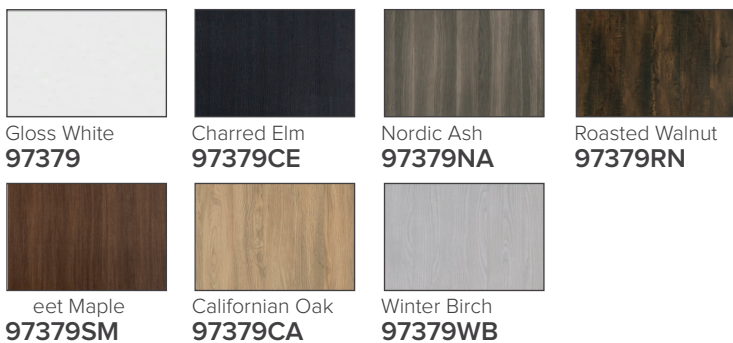

SPECIFICATION SHEET

Vega 750mm 2 Drawer Floor Vanity

Features

- Floorstanding
- Full Extension Soft Close Drawers
- Negative detail finger pull with extrusion
- Cabinet:
White - 2-Pack Urethane on MRF
Colour - Laminate Finish
- Slab Top Options:
20mm Quartz Top
35mm StoneCast Top
- Dimensions: H820/835 x W750 x D465
- Floor plumbing provision has been allowed for with a 60mm space behind lower drawer. Note lower drawer DOES NOT have a plumbing cutout and is designed to offer full storage space.
- **Optional: Floor plumbing waste provision in bottom drawer [88515] - Additional \$75 RRP**

Cabinet Options

StoneCast & Quartz Slab Top Options

Note: To order a Slab Top, add the slab top code to the cabinet code.

Technical Details

Note: All measurements shown are in millimetres. Sizes are nominal.

SPECIFICATION SHEET

Slab Top & Vessel Basin Options

Slab Top

StoneCast 35mm - Code: ST
Quartz 20mm - Code: BP (Black Pearl) or HY (Himalaya)

Available in sizes:
750, 900, 1200

Vessel Basin Options

Quarto Round 310mm