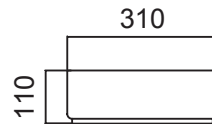

SPECIFICATION SHEET

Slab Top & Vessel Basin Options

Slab Top

StoneCast 35mm - Code: ST
Quartz 20mm - Code: BP (Black Pearl) or HY (Himalaya)

Available in sizes:
750, 900, 1200

Vessel Basin Options

Quarto Round 310mm

H110 x W310
White - Code: A
Black - Code: E

Toni Round 360mm

H120 x W360
White - Code: B

Toni Oval

White
H120 x W360 x L500
Code: C

Toni Rectangular

White
H120 x W360 x L500
Code: D

Quarto Round 360mm