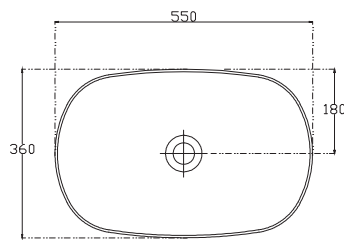

SPECIFICATION SHEET

Vega 750mm 2 Drawer Floor Vanity

Features

- Floorstanding
- Full Extension Soft Close Drawers
- Negative detail finger pull with extrusion
- Cabinet:
White - 2-Pack Urethane on MRF
Colour - Laminate Finish
- Slab Top Options:
20mm Quartz Top
35mm StoneCast Top
- Dimensions: H820/835 x W750 x D465
- Floor plumbing provision has been allowed for with a 60mm space behind lower drawer. Note lower drawer DOES NOT have a plumbing cutout and is designed to offer full storage space.
- **Optional: Floor plumbing waste provision in bottom drawer [88515] - Additional \$75 RRP**

SPECIFICATION SHEET

Slab Top & Vessel Basin Options

Slab Top

StoneCast 35mm - Code: ST
Quartz 20mm - Code: BP (Black Pearl) or HY (Himalaya)

Available in sizes:
750, 900, 1200

Vessel Basin Options

Quarto Round 310mm

H110 x W310
White - Code: A
Black - Code: E

Toni Round 360mm

H120 x W360
White - Code: B

Toni Oval

White
H120 x W360 x L500
Code: C

Toni Rectangular

White
H120 x W360 x L500
Code: D

Quarto Round 360mm