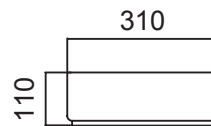

SPECIFICATION SHEET

Slab Top & Vessel Basin Options

Slab Top

StoneCast 35mm - Code: ST
Quartz 20mm - Code: BP (Black Pearl) or HY (Himalaya)

Available in sizes:
750, 900, 1200

Vessel Basin Options

Quarto Round 310mm

H110 x W310
White - Code: A
Black - Code: E

Toni Round 360mm

H120 x W360
White - Code: B

Toni Oval

White
H120 x W360 x L500
Code: C

Toni Rectangular

White
H120 x W360 x L500
Code: D

Quarto Round 360mm