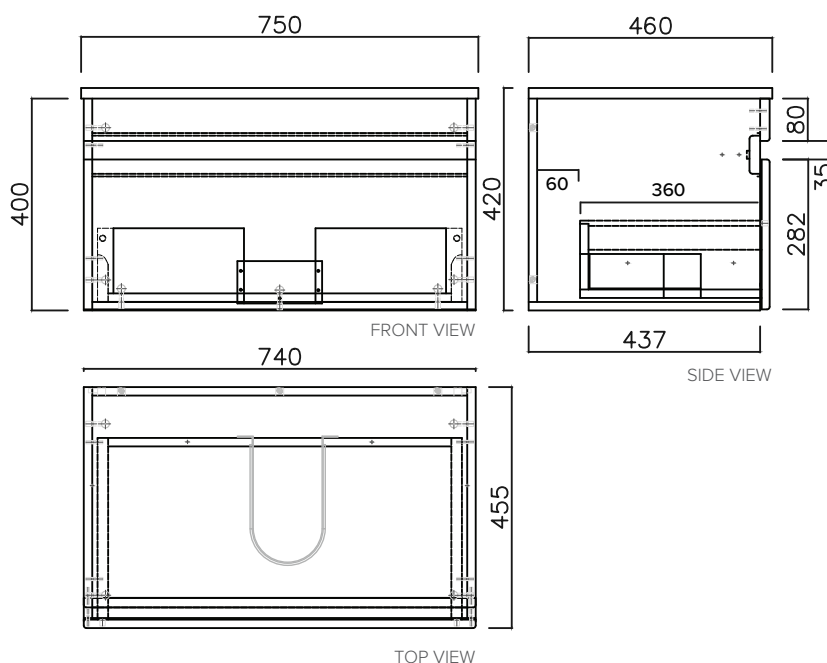

SPECIFICATION SHEET

Vega 750mm 1 Drawer Wall Vanity

Features

- Wall Hung
- Full Extension Soft Close Drawer
- Negative detail finger pull with extrusion
- Cabinet:
White - 2-Pack Urethane on MRF
Colour - Laminate Finish
- Slab Top Options:
20mm Quartz Top
35mm StoneCast Top
- Dimensions: H420/435 x W750 x D465

SPECIFICATION SHEET

Slab Top & Vessel Basin Options

Slab Top

StoneCast 35mm - Code: ST
Quartz 20mm - Code: BP (Black Pearl) or HY (Himalaya)

Available in sizes:
750, 900, 1200

Vessel Basin Options

Quarto Round 310mm

H110 x W310
White - Code: A
Black - Code: E

Toni Round 360mm

H120 x W360
White - Code: B

Toni Oval

White
H120 x W360 x L500
Code: C

Toni Rectangular

White
H120 x W360 x L500
Code: D

Quarto Round 360mm

H120 x W360
Black - Code: F