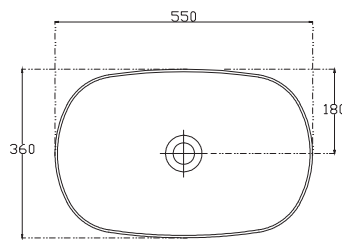

SPECIFICATION SHEET

Vega 750mm 1 Drawer Wall Vanity

Features

- Wall Hung
- Full Extension Soft Close Drawer
- Negative detail finger pull with extrusion
- Cabinet:
White - 2-Pack Urethane on MRF
Colour - Laminate Finish
- Slab Top Options:
20mm Quartz Top
35mm StoneCast Top
- Dimensions: H420/435 x W750 x D465

SPECIFICATION SHEET

Slab Top & Vessel Basin Options

Slab Top

StoneCast 35mm - Code: ST
Quartz 20mm - Code: BP (Black Pearl) or HY (Himalaya)

Available in sizes:
750, 900, 1200

Vessel Basin Options

Quarto Round 310mm

H110 x W310
White - Code: A
Black - Code: E

Toni Round 360mm

H120 x W360
White - Code: B

Toni Oval

White
H120 x W360 x L500
Code: C

Toni Rectangular

White
H120 x W360 x L500
Code: D

Quarto Round 360mm