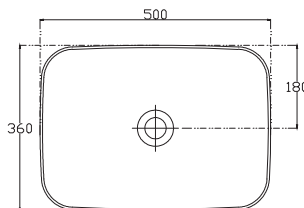

SPECIFICATION SHEET

Vega 750mm 1 Drawer Wall Vanity

Features

- Wall Hung
- Full Extension Soft Close Drawer
- Negative detail finger pull with extrusion
- Cabinet:
White - 2-Pack Urethane on MRF
Colour - Laminate Finish
- Slab Top Options:
20mm Quartz Top
35mm StoneCast Top
- Dimensions: H420/435 x W750 x D465

SPECIFICATION SHEET

Slab Top & Vessel Basin Options

Slab Top

StoneCast 35mm - Code: ST
Quartz 20mm - Code: BP (Black Pearl) or HY (Himalaya)

Available in sizes:
750, 900, 1200

Vessel Basin Options

Quarto Round 310mm

H110 x W310
White - Code: A
Black - Code: E

Toni Round 360mm

H120 x W360
White - Code: B

Toni Oval

White
H120 x W360 x L500
Code: C

Toni Rectangular

White
H120 x W360 x L500
Code: D

Quarto Round 360mm