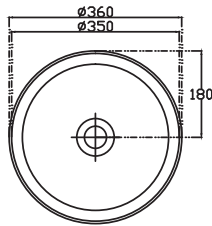

SPECIFICATION SHEET

Vega 750mm 1 Drawer Wall Vanity

Features

- Wall Hung
- Full Extension Soft Close Drawer
- Negative detail finger pull with extrusion
- Cabinet:
White - 2-Pack Urethane on MRF
Colour - Laminate Finish
- Slab Top Options:
20mm Quartz Top
35mm StoneCast Top
- Dimensions: H420/435 x W750 x D465

SPECIFICATION SHEET

Slab Top & Vessel Basin Options

Slab Top

StoneCast 35mm - Code: ST
Quartz 20mm - Code: BP (Black Pearl) or HY (Himalaya)

Available in sizes:
750, 900, 1200

Vessel Basin Options

Quarto Round 310mm

H110 x W310
White - Code: A
Black - Code: E

Toni Round 360mm

H120 x W360
White - Code: B

Toni Oval

White
H120 x W360 x L500
Code: C

Toni Rectangular

White
H120 x W360 x L500
Code: D

Quarto Round 360mm