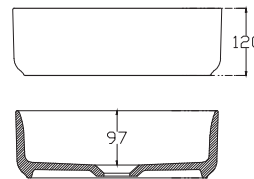

SPECIFICATION SHEET

Vega 750mm 1 Drawer Wall Vanity

Features

- Wall Hung
- Full Extension Soft Close Drawer
- Negative detail finger pull with extrusion
- Cabinet:
White - 2-Pack Urethane on MRF
Colour - Laminate Finish
- Slab Top Options:
20mm Quartz Top
35mm StoneCast Top
- Dimensions: H420/435 x W750 x D465

SPECIFICATION SHEET

Slab Top & Vessel Basin Options

Slab Top

StoneCast 35mm - Code: ST
Quartz 20mm - Code: BP (Black Pearl) or HY (Himalaya)

Available in sizes:
750, 900, 1200

Vessel Basin Options

Quarto Round 310mm

H110 x W310
White - Code: A
Black - Code: E

Toni Round 360mm

H120 x W360
White - Code: B

Toni Oval

White
H120 x W360 x L500
Code: C

Toni Rectangular

White
H120 x W360 x L500
Code: D

Quarto Round 360mm