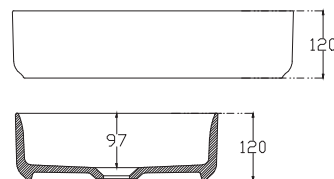

SPECIFICATION SHEET

Vega 750mm 1 Drawer Wall Vanity

Features

- Wall Hung
- Full Extension Soft Close Drawer
- Negative detail finger pull with extrusion
- Cabinet:
White - 2-Pack Urethane on MRF
Colour - Laminate Finish
- Slab Top Options:
20mm Quartz Top
35mm StoneCast Top
- Dimensions: H420/435 x W750 x D465

SPECIFICATION SHEET

Slab Top & Vessel Basin Options

Slab Top

StoneCast 35mm - Code: ST
Quartz 20mm - Code: BP (Black Pearl) or HY (Himalaya)

Available in sizes:
750, 900, 1200

Vessel Basin Options

Quarto Round 310mm

H110 x W310
White - Code: A
Black - Code: E

Toni Round 360mm

H120 x W360
White - Code: B

Toni Oval

White
H120 x W360 x L500
Code: C

Toni Rectangular

White
H120 x W360 x L500
Code: D

Quarto Round 360mm