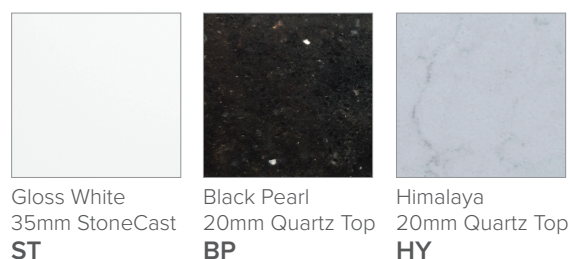

StoneCast & Quartz Slab Top Options