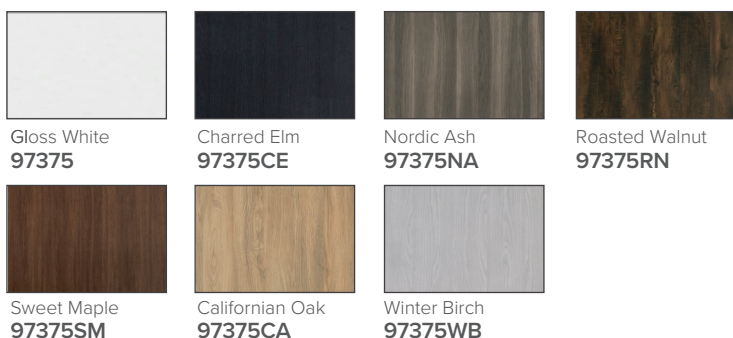

SPECIFICATION SHEET

Vega 750mm 1 Drawer Wall Vanity

Features

- Wall Hung
- Full Extension Soft Close Drawer
- Negative detail finger pull with extrusion
- Cabinet:
White - 2-Pack Urethane on MRF
Colour - Laminate Finish
- Slab Top Options:
20mm Quartz Top
35mm StoneCast Top
- Dimensions: H420/435 x W750 x D465

Cabinet Options

StoneCast & Quartz Slab Top Options

Note: To order a Slab Top, add the slab top code to the cabinet code.

Technical Details

Note: All measurements shown are in millimetres. Sizes are nominal.

SPECIFICATION SHEET

Slab Top & Vessel Basin Options

Slab Top

StoneCast 35mm - Code: ST
Quartz 20mm - Code: BP (Black Pearl) or HY (Himalaya)

Available in sizes:
750, 900, 1200

Vessel Basin Options

Quarto Round 310mm