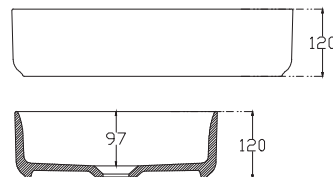

SPECIFICATION SHEET

Vega 750mm 1 Drawer Wall Vanity

Features

- Wall Hung
- Full Extension Soft Close Drawer
- Negative detail finger pull with extrusion
- Cabinet:
White - 2-Pack Urethane on MRF
Colour - Laminate Finish
- Slab Top Options:
20mm Quartz Top
35mm StoneCast Top
- Dimensions: H420/435 x W750 x D465

SPECIFICATION SHEET

Slab Top & Vessel Basin Options

Slab Top

StoneCast 35mm - Code: ST
Quartz 20mm - Code: BP (Black Pearl) or HY (Himalaya)

Available in sizes:
750, 900, 1200

Vessel Basin Options

Quarto Round 310mm

H110 x W310
White - Code: A
Black - Code: E

Toni Round 360mm

H120 x W360
White - Code: B

Toni Oval

White
H120 x W360 x L500
Code: C

Toni Rectangular

White
H120 x W360 x L500
Code: D

Quarto Round 360mm