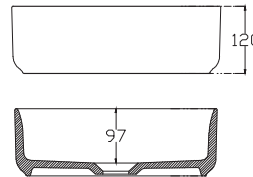

SPECIFICATION SHEET

Vega 900mm 1 Drawer Wall Vanity

Features

- Wall Hung
- Full Extension Soft Close Drawer
- Negative detail finger pull with extrusion
- Cabinet:
White - 2-Pack Urethane on MRF
Colour - Laminate Finish
- Slab Top Options:
20mm Quartz Top
35mm StoneCast Top
- Dimensions: H420/435 x W900 x D465

SPECIFICATION SHEET

Slab Top & Vessel Basin Options

Slab Top

StoneCast 35mm - Code: ST
Quartz 20mm - Code: BP (Black Pearl) or HY (Himalaya)

Available in sizes:
750, 900, 1200

Vessel Basin Options

Quarto Round 310mm

H110 x W310
White - Code: A
Black - Code: E

Toni Round 360mm

H120 x W360
White - Code: B

Toni Oval

White
H120 x W360 x L500
Code: C

Toni Rectangular

White
H120 x W360 x L500
Code: D

Quarto Round 360mm