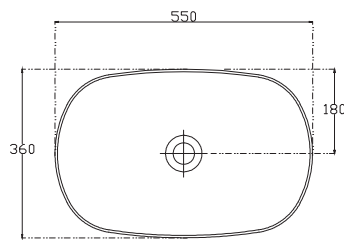

SPECIFICATION SHEET

Vega 900mm 1 Drawer Wall Vanity

Features

- Wall Hung
- Full Extension Soft Close Drawer
- Negative detail finger pull with extrusion
- Cabinet:
White - 2-Pack Urethane on MRF
Colour - Laminate Finish
- Slab Top Options:
20mm Quartz Top
35mm StoneCast Top
- Dimensions: H420/435 x W900 x D465

SPECIFICATION SHEET

Slab Top & Vessel Basin Options

Slab Top

StoneCast 35mm - Code: ST
Quartz 20mm - Code: BP (Black Pearl) or HY (Himalaya)

Available in sizes:
750, 900, 1200

Vessel Basin Options

Quarto Round 310mm

H110 x W310
White - Code: A
Black - Code: E

Toni Round 360mm

H120 x W360
White - Code: B

Toni Oval

White
H120 x W360 x L500
Code: C

Toni Rectangular

White
H120 x W360 x L500
Code: D

Quarto Round 360mm