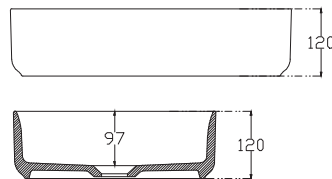

SPECIFICATION SHEET

Vega 900mm 1 Drawer Wall Vanity

Features

- Wall Hung
- Full Extension Soft Close Drawer
- Negative detail finger pull with extrusion
- Cabinet:
White - 2-Pack Urethane on MRF
Colour - Laminate Finish
- Slab Top Options:
20mm Quartz Top
35mm StoneCast Top
- Dimensions: H420/435 x W900 x D465

SPECIFICATION SHEET

Slab Top & Vessel Basin Options

Slab Top

StoneCast 35mm - Code: ST
Quartz 20mm - Code: BP (Black Pearl) or HY (Himalaya)

Available in sizes:
750, 900, 1200

Vessel Basin Options

Quarto Round 310mm

H110 x W310
White - Code: A
Black - Code: E

Toni Round 360mm

H120 x W360
White - Code: B

Toni Oval

White
H120 x W360 x L500
Code: C

Toni Rectangular

White
H120 x W360 x L500
Code: D

Quarto Round 360mm