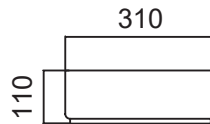

SPECIFICATION SHEET

Slab Top & Vessel Basin Options

Slab Top

StoneCast 35mm - Code: ST
Quartz 20mm - Code: BP (Black Pearl) or HY (Himalaya)

Available in sizes:
750, 900, 1200

Vessel Basin Options

Quarto Round 310mm

H110 x W310
White - Code: A
Black - Code: E

Toni Round 360mm

H120 x W360
White - Code: B

Toni Oval

White
H120 x W360 x L500
Code: C

Toni Rectangular

White
H120 x W360 x L500
Code: D

Quarto Round 360mm