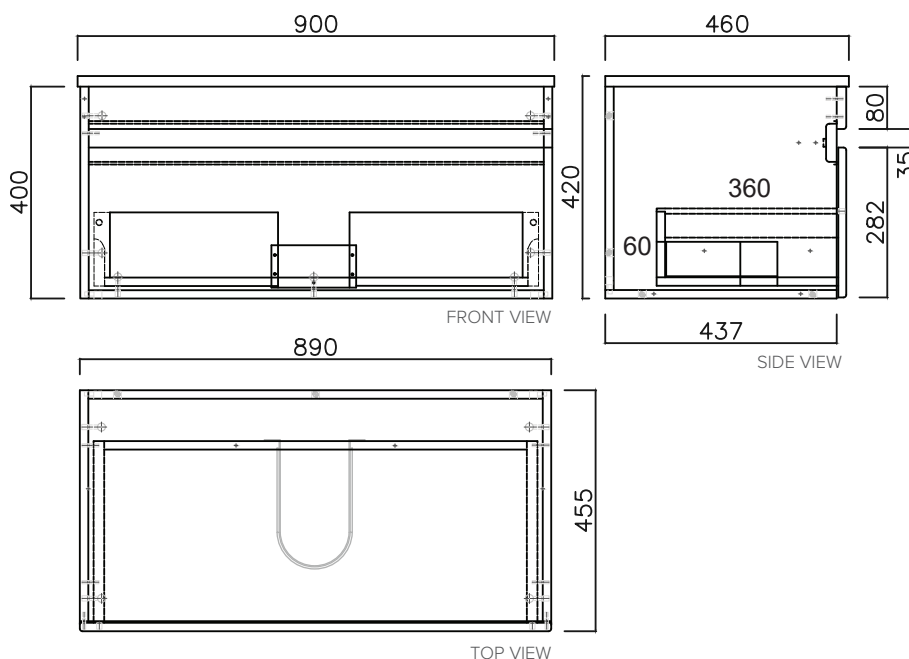

SPECIFICATION SHEET

Vega 900mm 1 Drawer Wall Vanity

Features

- Wall Hung
- Full Extension Soft Close Drawer
- Negative detail finger pull with extrusion
- Cabinet:
White - 2-Pack Urethane on MRF
Colour - Laminate Finish
- Slab Top Options:
20mm Quartz Top
35mm StoneCast Top
- Dimensions: H420/435 x W900 x D465

SPECIFICATION SHEET

Slab Top & Vessel Basin Options

Slab Top

StoneCast 35mm - Code: ST
Quartz 20mm - Code: BP (Black Pearl) or HY (Himalaya)

Available in sizes:
750, 900, 1200

Vessel Basin Options

Quarto Round 310mm

H110 x W310
White - Code: A
Black - Code: E

Toni Round 360mm

H120 x W360
White - Code: B

Toni Oval

White
H120 x W360 x L500
Code: C

Toni Rectangular

White
H120 x W360 x L500
Code: D

Quarto Round 360mm

H120 x W360
Black - Code: F