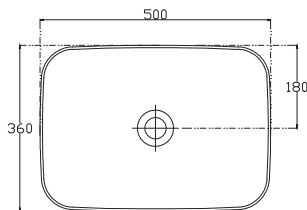

SPECIFICATION SHEET

Vega 900mm 1 Drawer Wall Vanity

Features

- Wall Hung
- Full Extension Soft Close Drawer
- Negative detail finger pull with extrusion
- Cabinet:
White - 2-Pack Urethane on MRF
Colour - Laminate Finish
- Slab Top Options:
20mm Quartz Top
35mm StoneCast Top
- Dimensions: H420/435 x W900 x D465

SPECIFICATION SHEET

Slab Top & Vessel Basin Options

Slab Top

StoneCast 35mm - Code: ST
Quartz 20mm - Code: BP (Black Pearl) or HY (Himalaya)

Available in sizes:
750, 900, 1200

Vessel Basin Options

Quarto Round 310mm

H110 x W310
White - Code: A
Black - Code: E

Toni Round 360mm

H120 x W360
White - Code: B

Toni Oval

White
H120 x W360 x L500
Code: C

Toni Rectangular

White
H120 x W360 x L500
Code: D

Quarto Round 360mm