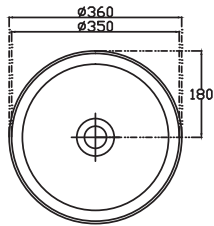

SPECIFICATION SHEET

Vega 900mm 1 Drawer Wall Vanity

Features

- Wall Hung
- Full Extension Soft Close Drawer
- Negative detail finger pull with extrusion
- Cabinet:
White - 2-Pack Urethane on MRF
Colour - Laminate Finish
- Slab Top Options:
20mm Quartz Top
35mm StoneCast Top
- Dimensions: H420/435 x W900 x D465

SPECIFICATION SHEET

Slab Top & Vessel Basin Options

Slab Top

StoneCast 35mm - Code: ST
Quartz 20mm - Code: BP (Black Pearl) or HY (Himalaya)

Available in sizes:
750, 900, 1200

Vessel Basin Options

Quarto Round 310mm

H110 x W310
White - Code: A
Black - Code: E

Toni Round 360mm

H120 x W360
White - Code: B

Toni Oval

White
H120 x W360 x L500
Code: C

Toni Rectangular

White
H120 x W360 x L500
Code: D

Quarto Round 360mm