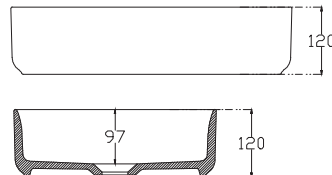

SPECIFICATION SHEET

Vega 900mm 1 Drawer Wall Vanity

Features

- Wall Hung
- Full Extension Soft Close Drawer
- Negative detail finger pull with extrusion
- Cabinet:
White - 2-Pack Urethane on MRF
Colour - Laminate Finish
- Slab Top Options:
20mm Quartz Top
35mm StoneCast Top
- Dimensions: H420/435 x W900 x D465

SPECIFICATION SHEET

Slab Top & Vessel Basin Options

Slab Top

StoneCast 35mm - Code: ST
Quartz 20mm - Code: BP (Black Pearl) or HY (Himalaya)

Available in sizes:
750, 900, 1200

Vessel Basin Options

Quarto Round 310mm

H110 x W310
White - Code: A
Black - Code: E

Toni Round 360mm

H120 x W360
White - Code: B

Toni Oval

White
H120 x W360 x L500
Code: C

Toni Rectangular

White
H120 x W360 x L500
Code: D

Quarto Round 360mm