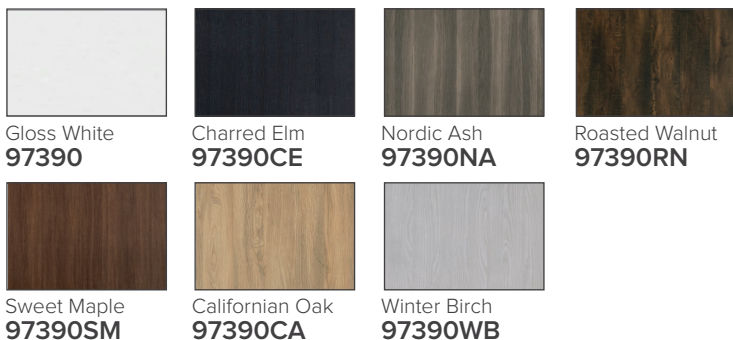

SPECIFICATION SHEET

Vega 900mm 1 Drawer Wall Vanity

Features

- Wall Hung
- Full Extension Soft Close Drawer
- Negative detail finger pull with extrusion
- Cabinet:
White - 2-Pack Urethane on MRF
Colour - Laminate Finish
- Slab Top Options:
20mm Quartz Top
35mm StoneCast Top
- Dimensions: H420/435 x W900 x D465

Cabinet Options

StoneCast & Quartz Slab Top Options

Note: To order a Slab Top, add the slab top code to the cabinet code.

Technical Details

Note: All measurements shown are in millimetres. Sizes are nominal.

SPECIFICATION SHEET

Slab Top & Vessel Basin Options

Slab Top

StoneCast 35mm - Code: ST
Quartz 20mm - Code: BP (Black Pearl) or HY (Himalaya)

Available in sizes:
750, 900, 1200

Vessel Basin Options

Quarto Round 310mm