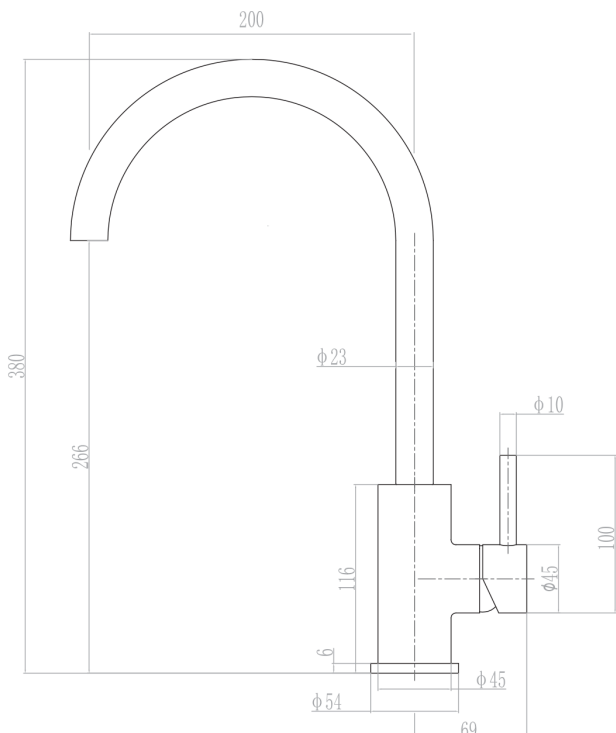

Stainless Gooseneck Minimal Sink Mixer - Cold Start

PRODUCT CODE	VSS016
COLOUR/FINISHES	Brushed Stainless
FEATURES	Coldstart Technology Swivel spout
PRESSURE TYPE	All Pressures
MINIMUM PRESSURE	35kPa
MAXIMUM PRESSURE	500kPa (As per NZ Building Code AS/NZ 3500.1)
WELS RATING - MAINS PRESSURE	5 Star (5.5L/min)
WELS RATING - LOW PRESSURE	5 Star (5.0L/Min)
CARTRIDGE/HEADWORKS	European Ceramic Cartridge
MAXIMUM TEMPERATURE	65°C
PLUMBING CONNECTION	15mm
SPOUT REACH	200mm

Specifications and dimensions correct at time of publication however are subject to change without notice.

Please refer to physical product prior to installation.

Installation instructions for this product are available from the product page on vodaplumbingware.co.nz